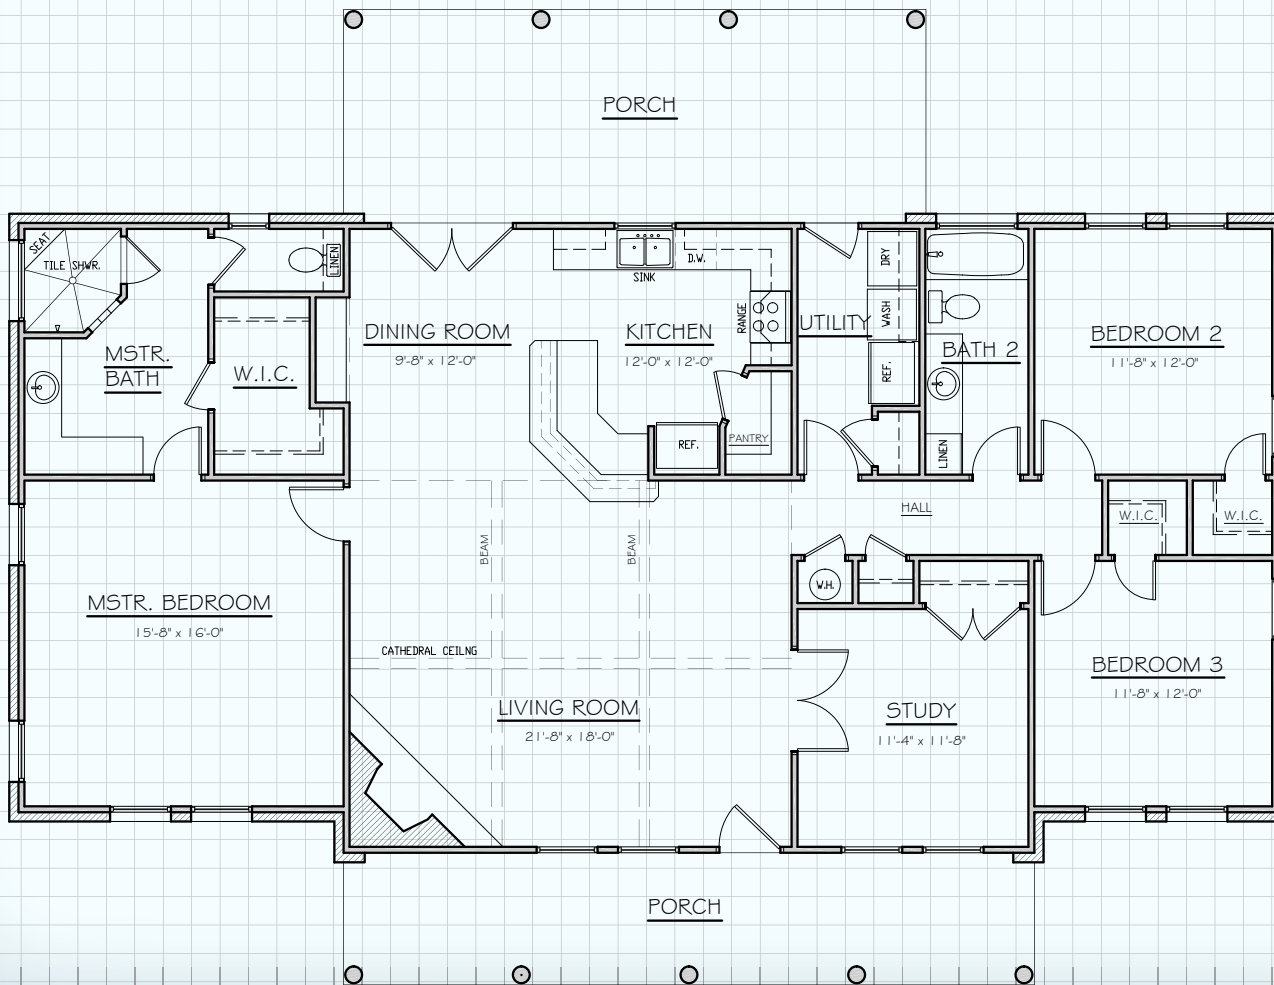

Hill Country
 CLASSICS™
 CUSTOM HOMES
Boerne Texas

34535 IH 10 West
 Boerne, TX 78006
 (830) 249-2920
 hillcountryclassics.com

THE CAMPWOOD #1866D

LIVING	1,866
PORCHES	522
M. LUG	57
TOTAL SQ.FT.	2,445