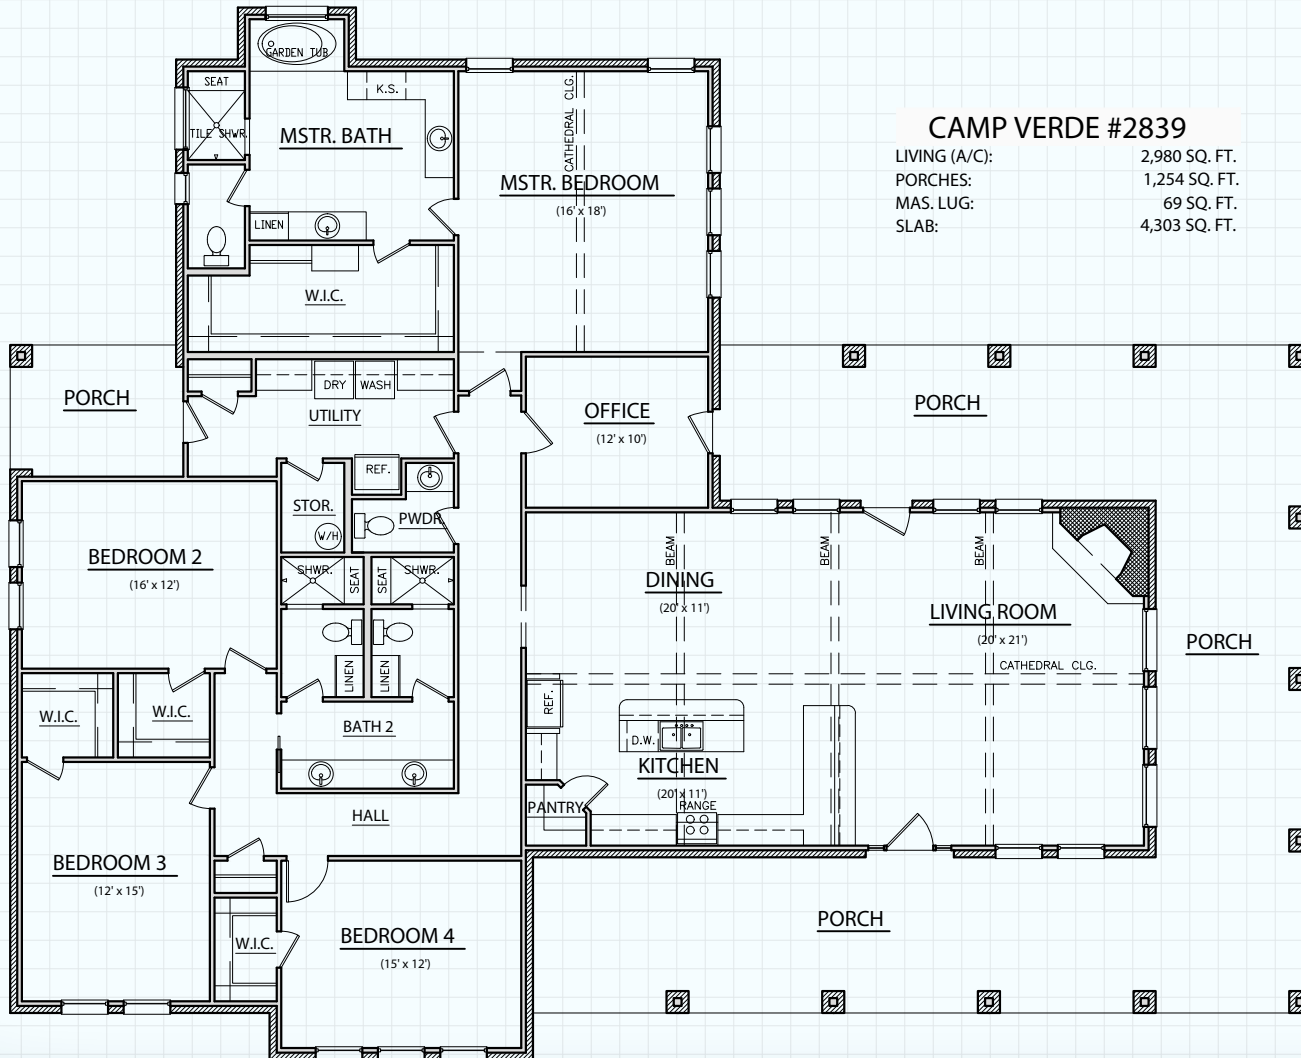

Hill Country
CLASSICS™
CUSTOM HOMES
Boerne Texas

34535 IH 10 West
 Boerne, TX 78006
 (830) 249-2920
 hillcountryclassics.com

CAMP VERDE #2839

LIVING (A/C):	2,980 SQ. FT.
PORCHES:	1,254 SQ. FT.
MAS. LUG:	69 SQ. FT.
SLAB:	4,303 SQ. FT.