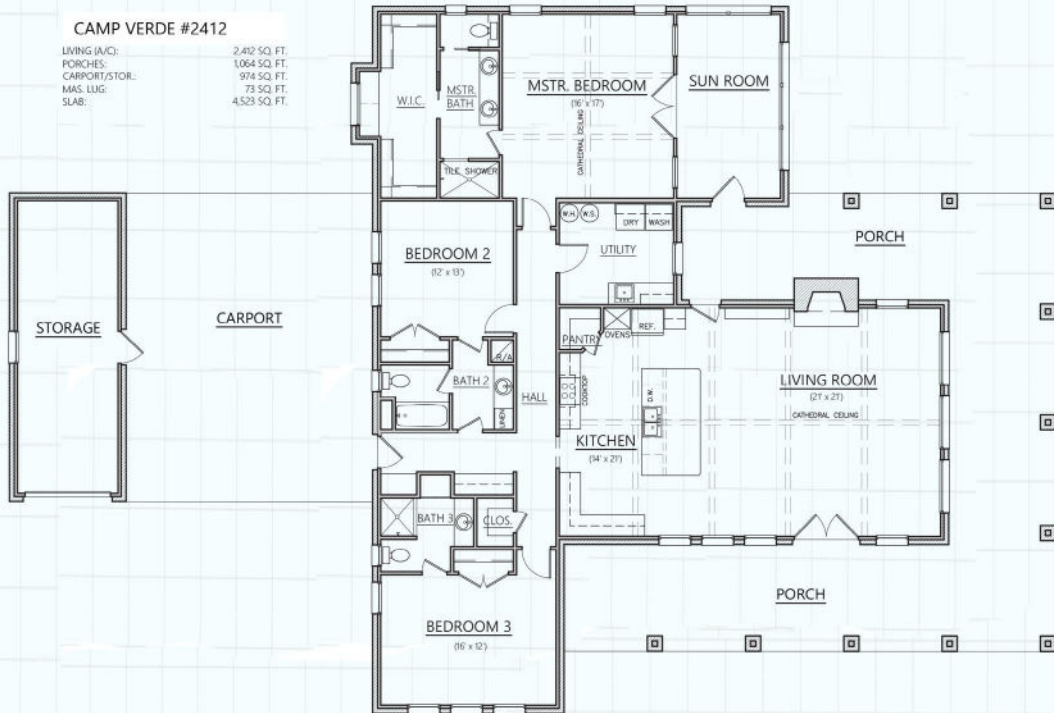

CAMP VERDE #2412

LIVING (A/C): 2,412 SQ. FT.
 PORCHES: 1,064 SQ. FT.
 CARPORT/STOR.: 974 SQ. FT.
 MAS. LUG.: 73 SQ. FT.
 SLAB: 4,523 SQ. FT.

34535 IH 10 West
 Boerne, TX 78006
 (830) 249-2920
 hillcountryclassics.com