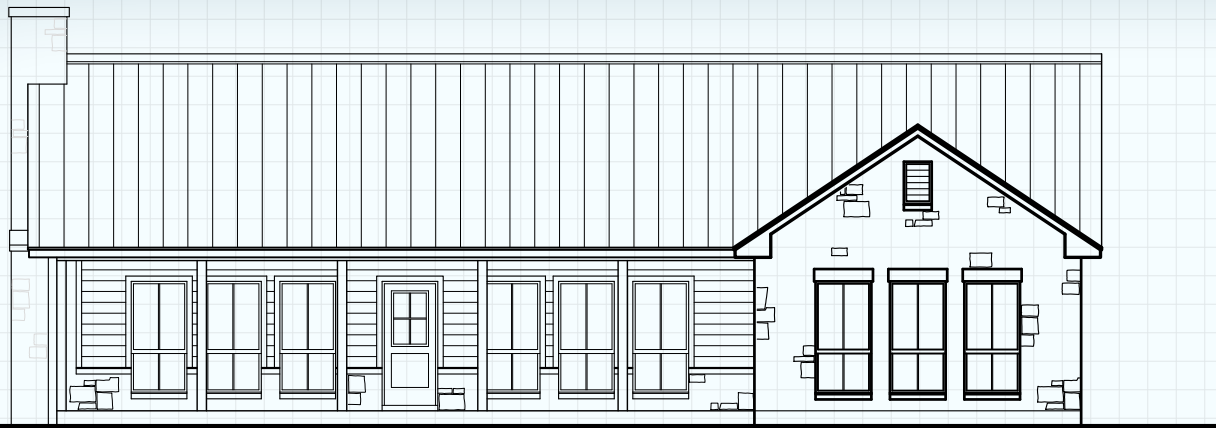

Hill Country
CLASSICS™
CUSTOM HOMES
Boerne Texas

34535 IH 10 West
 Boerne, TX 78006
 (830) 249-2920
 hillcountryclassics.com

CAMP VERDE #2187

LIVING (A/C): 2,187 SQ. FT.
 PORCHES: 266 SQ. FT.
 MAS. LUG: 93 SQ. FT.
 SLAB: 2,546 SQ. FT.