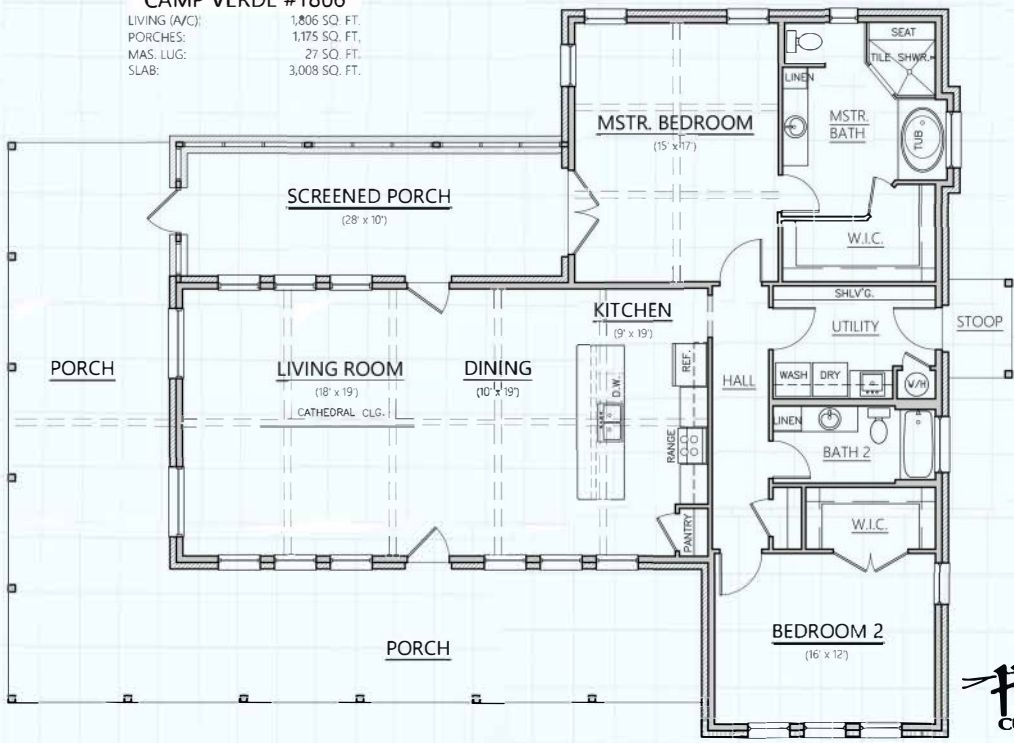

**CAMP VERDE #1806**

LIVING (A/C): 1,806 SQ. FT.  
 PORCHES: 1,175 SQ. FT.  
 MAS. LUG: 27 SQ. FT.  
 SLAB: 3,008 SQ. FT.

34535 IH 10 West  
 Boerne, TX 78006  
 (830) 249-2920  
 hillcountryclassics.com