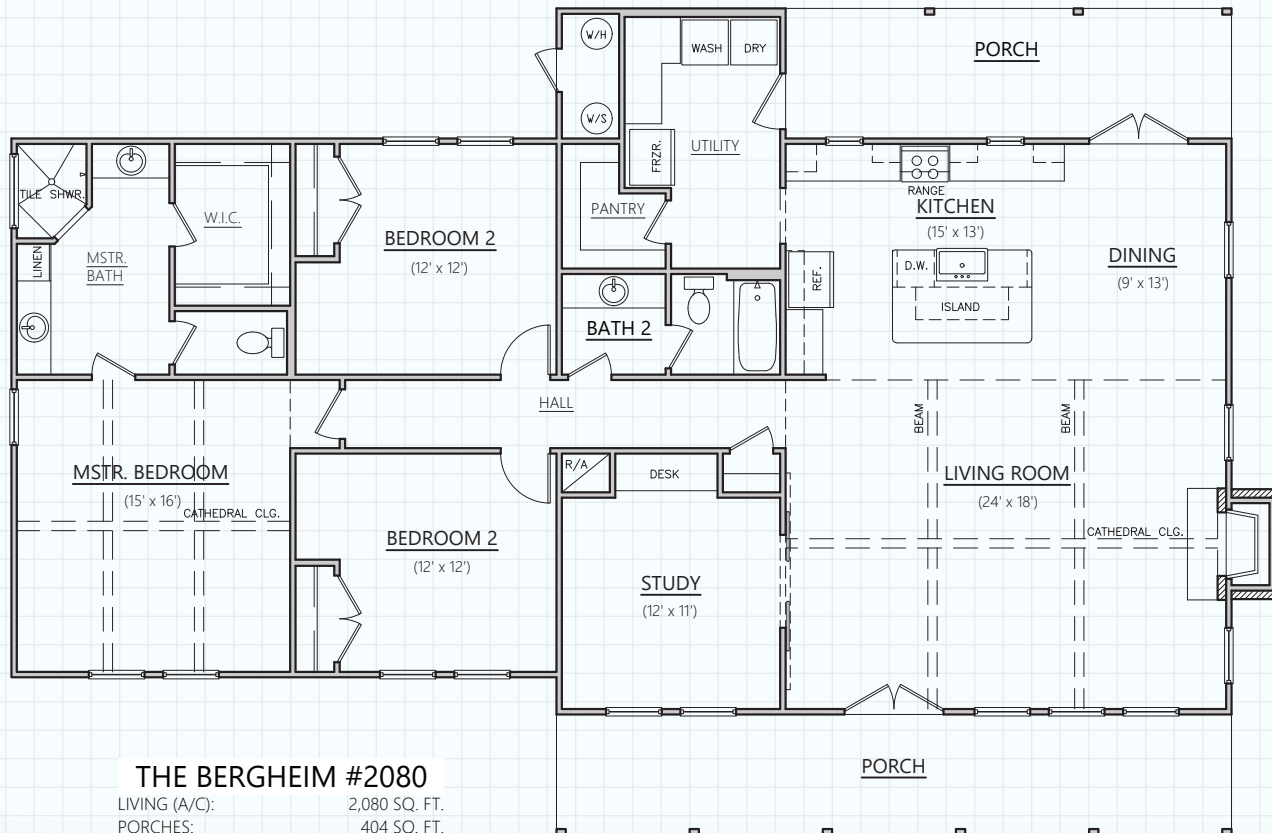

Hill Country CLASSICS™ CUSTOM HOMES

Boerne Texas

34535 IH 10 West
 Boerne, TX 78006
 (830) 249-2920
 hillcountryclassics.com

THE BERGHEIM #2080
 LIVING (A/C): 2,080 SQ. FT.
 PORCHES: 404 SQ. FT.
 SLAB: 2,484 SQ. FT.