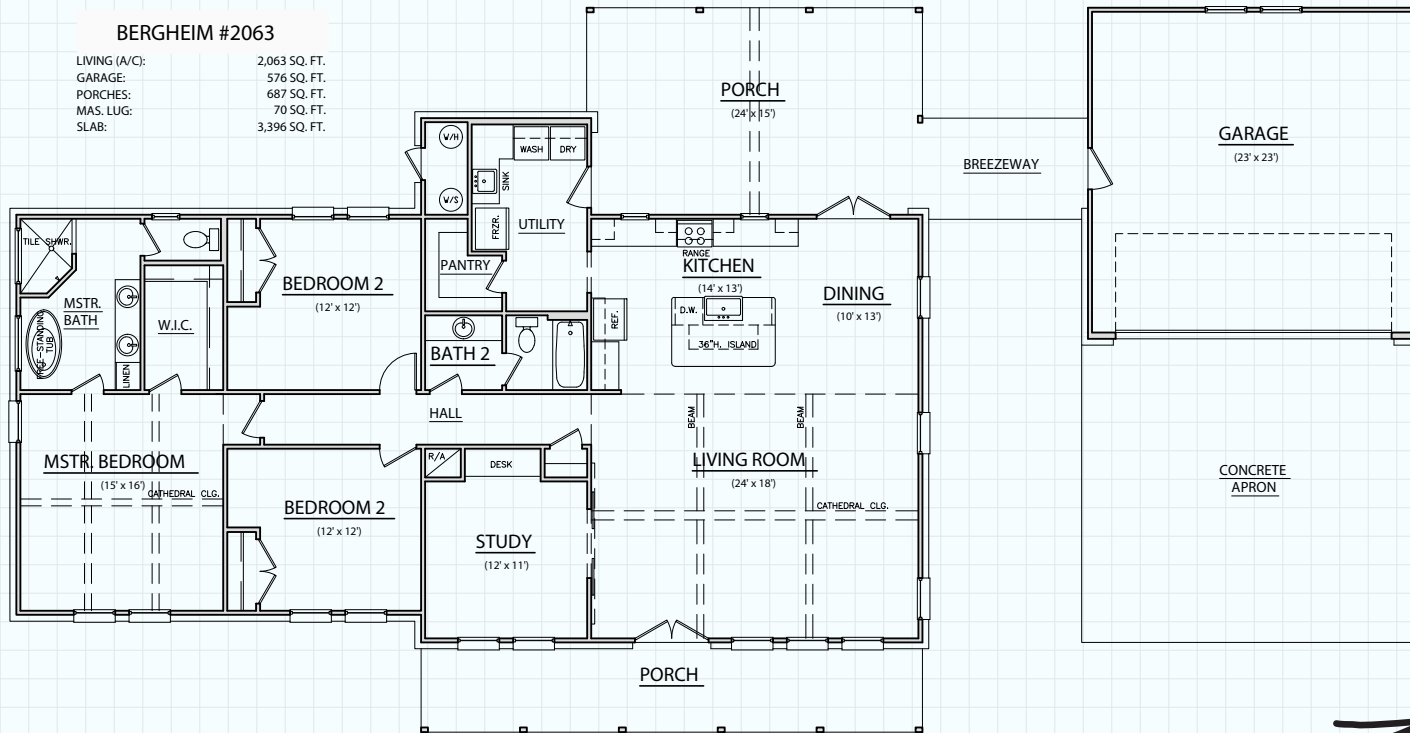

BERGHEIM #2063

LIVING (A/C): 2,063 SQ. FT.
 GARAGE: 576 SQ. FT.
 PORCHES: 687 SQ. FT.
 MAS. LUG: 70 SQ. FT.
 SLAB: 3,396 SQ. FT.

Hill Country
CLASSICS™
CUSTOM HOMES
Boerne Texas

34535 IH 10 West
 Boerne, TX 78006
 (830) 249-2920
 hillcountryclassics.com