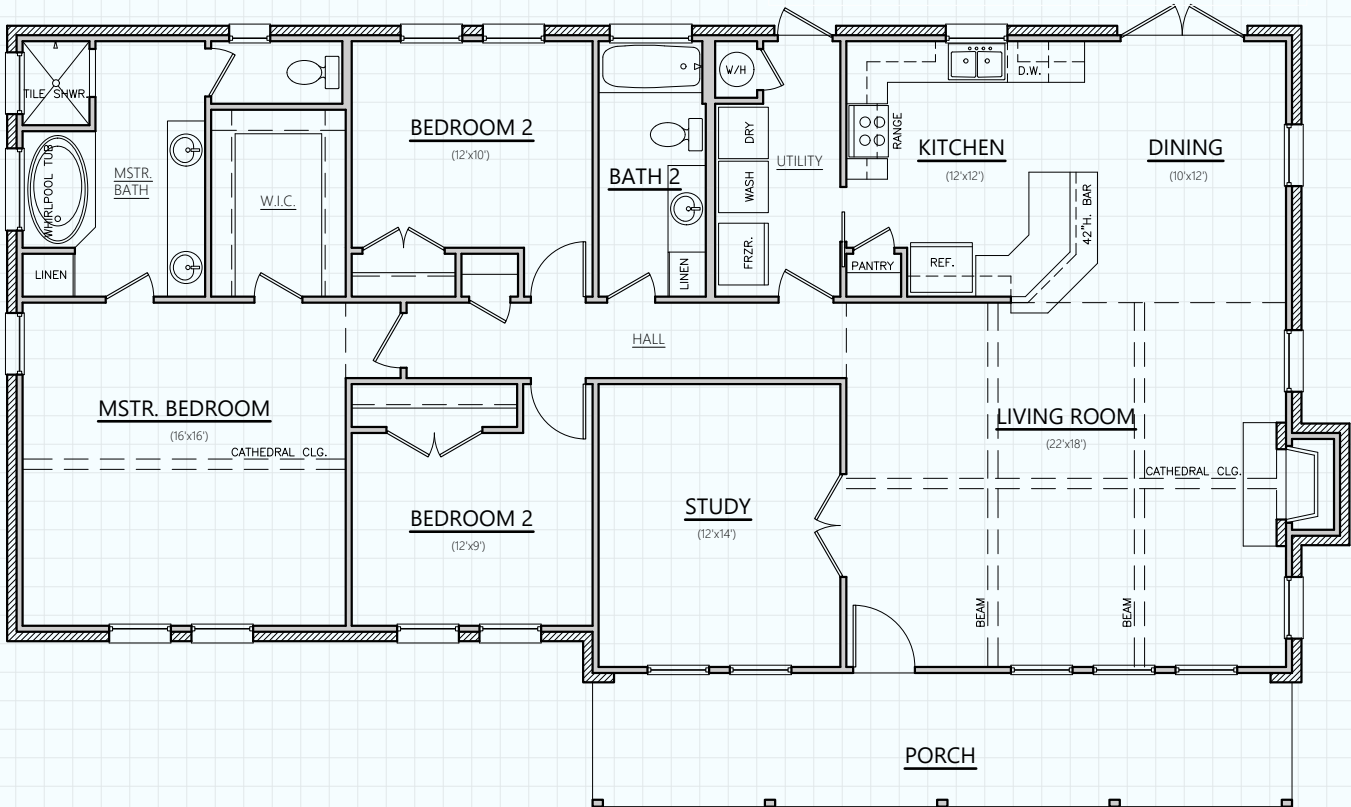

## THE BERGHEIM

LIVING (A/C): 1,878 SQ. FT.  
 PORCHES: 221 SQ. FT.  
 MAS. LUG: 68 SQ. FT.  
 SLAB: 2,167 SQ. FT.

*Hill Country*  
**CLASSICS™**  
**CUSTOM HOMES**  
*Boerne Texas*

34535 IH 10 West  
 Boerne, TX 78006  
 (830) 249-2920  
 hillcountryclassics.com