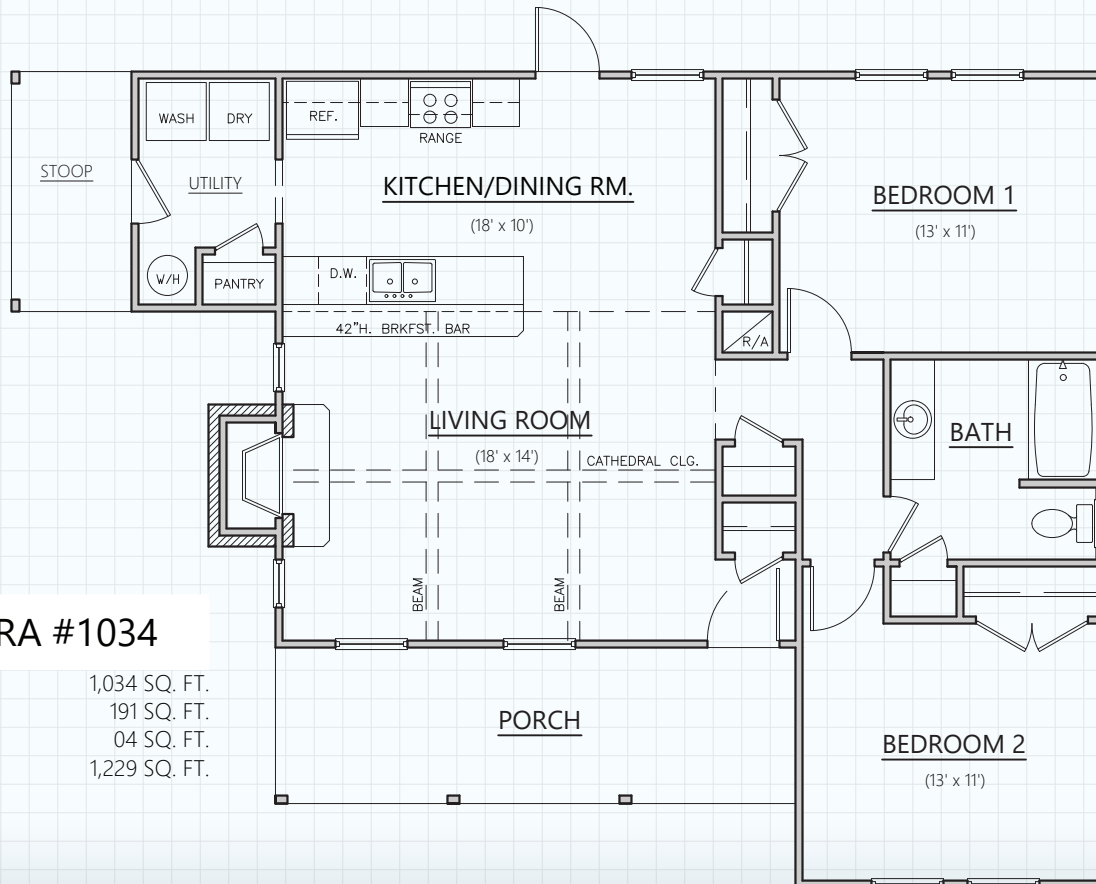

Hill Country
CLASSICS™
CUSTOM HOMES
Boerne Texas

34535 IH 10 West
 Boerne, TX 78006
 (830) 249-2920
 hillcountryclassics.com

THE BANDERA #1034

LIVING (A/C):	1,034 SQ. FT.
PORCHES:	191 SQ. FT.
MAS. LUG:	04 SQ. FT.
SLAB:	1,229 SQ. FT.