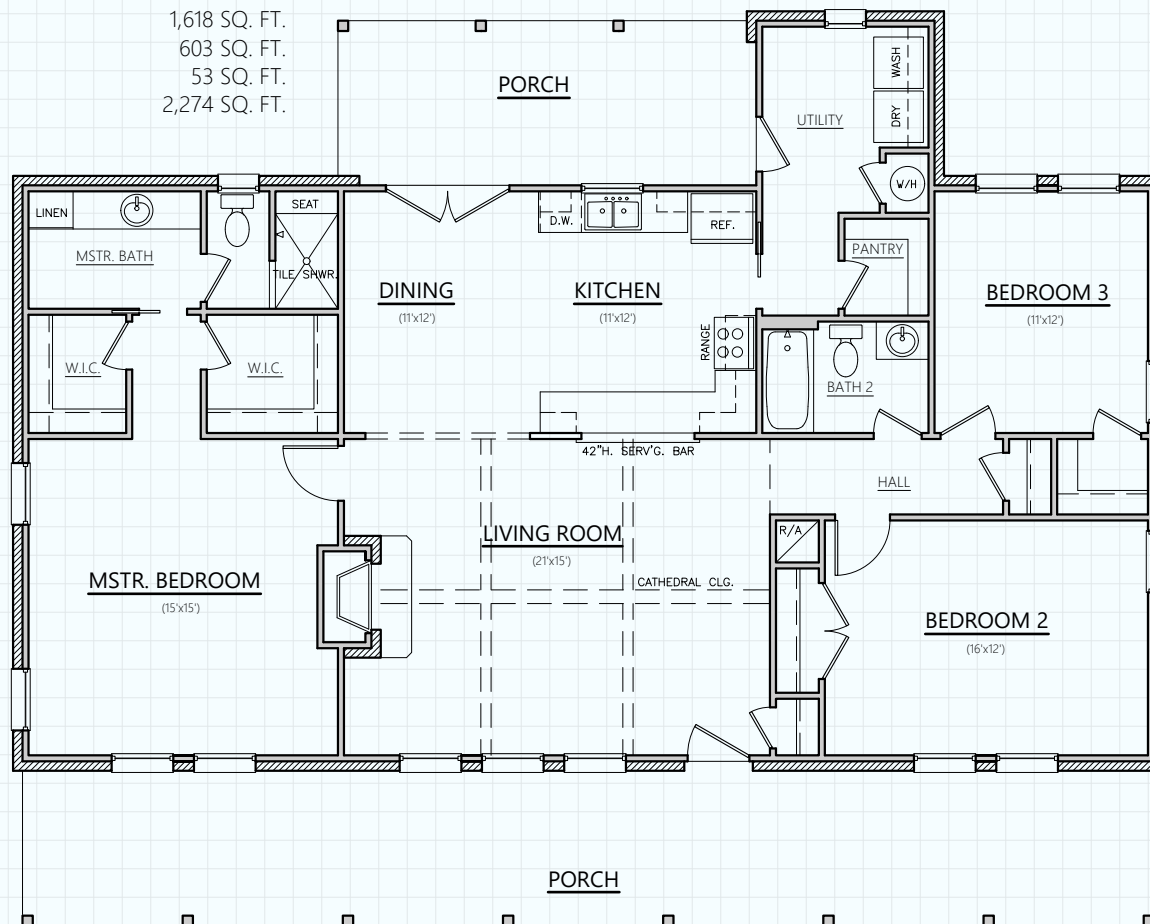

## THE FREDERICKSBURG 1-B

LIVING (A/C): 1,618 SQ. FT.  
 PORCHES: 603 SQ. FT.  
 MAS. LUG: 53 SQ. FT.  
 SLAB: 2,274 SQ. FT.

*Hill Country*  
**CLASSICS™**  
**CUSTOM HOMES**  
*Boerne Texas*

34535 IH 10 West  
 Boerne, TX 78006  
 (830) 249-2920  
 hillcountryclassics.com