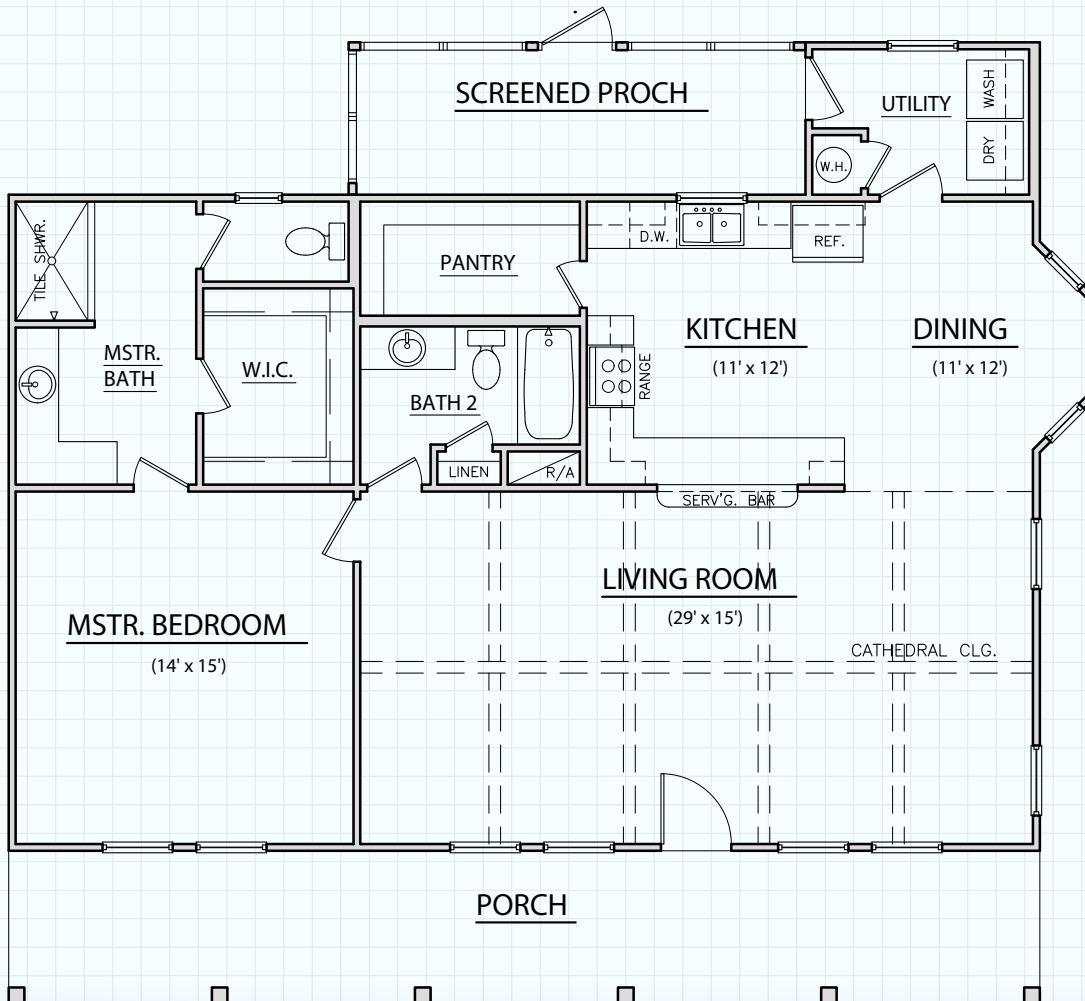

Hill Country
 CLASSICS™
 CUSTOM HOMES
Boerne Texas

34535 IH 10 West
 Boerne, TX 78006
 (830) 249-2920
 hillcountryclassics.com

CASTROVILLE #1313

LIVING (A/C): 1,313 SQ. FT.
 PORCHES: 413 SQ. FT.
 SLAB: 1,726 SQ. FT.