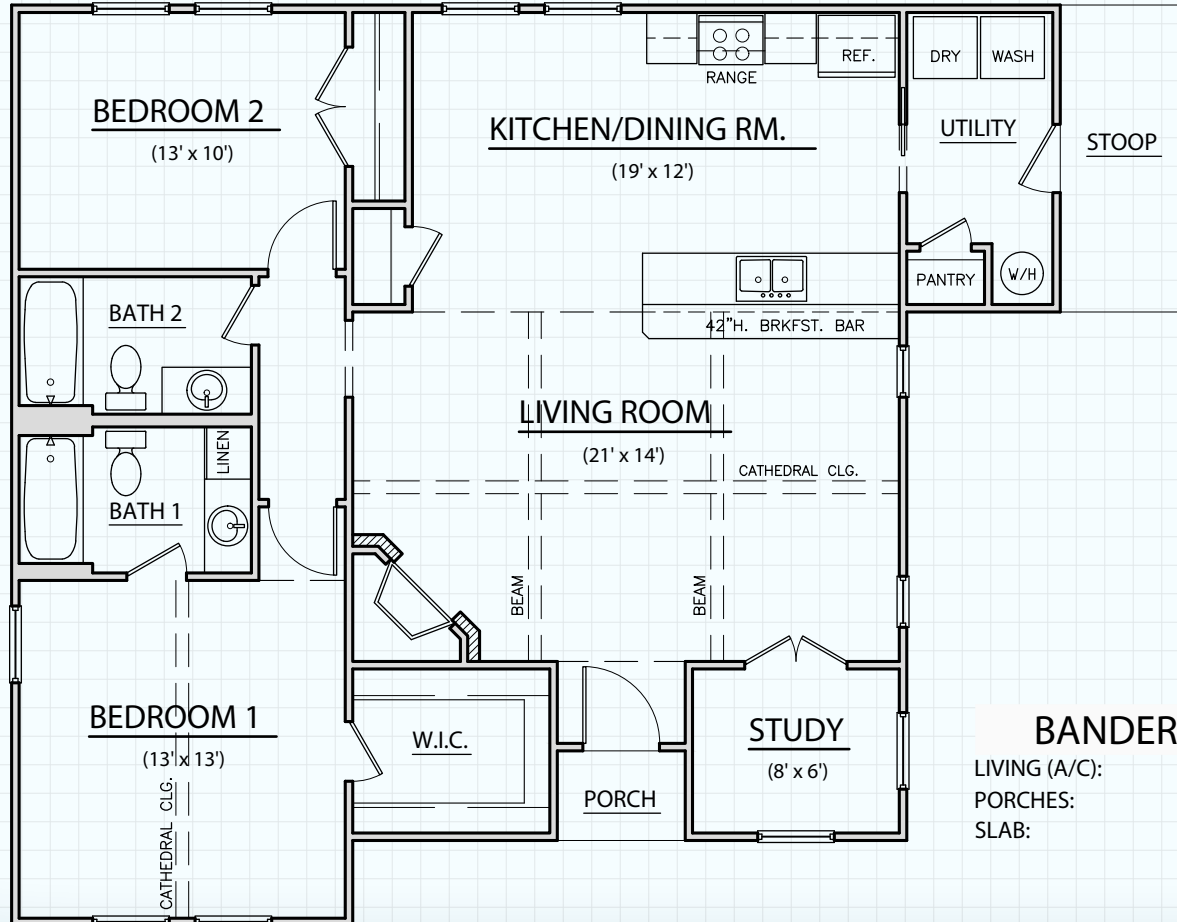

*Hill Country*  
**CLASSICS™**  
**CUSTOM HOMES**  
*Boerne Texas*

34535 IH 10 West  
 Boerne, TX 78006  
 (830) 249-2920  
 hillcountryclassics.com

**BANDERA #1242**

LIVING (A/C): 1,242 SQ. FT.  
 PORCHES: 78 SQ. FT.  
 SLAB: 1,320 SQ. FT.