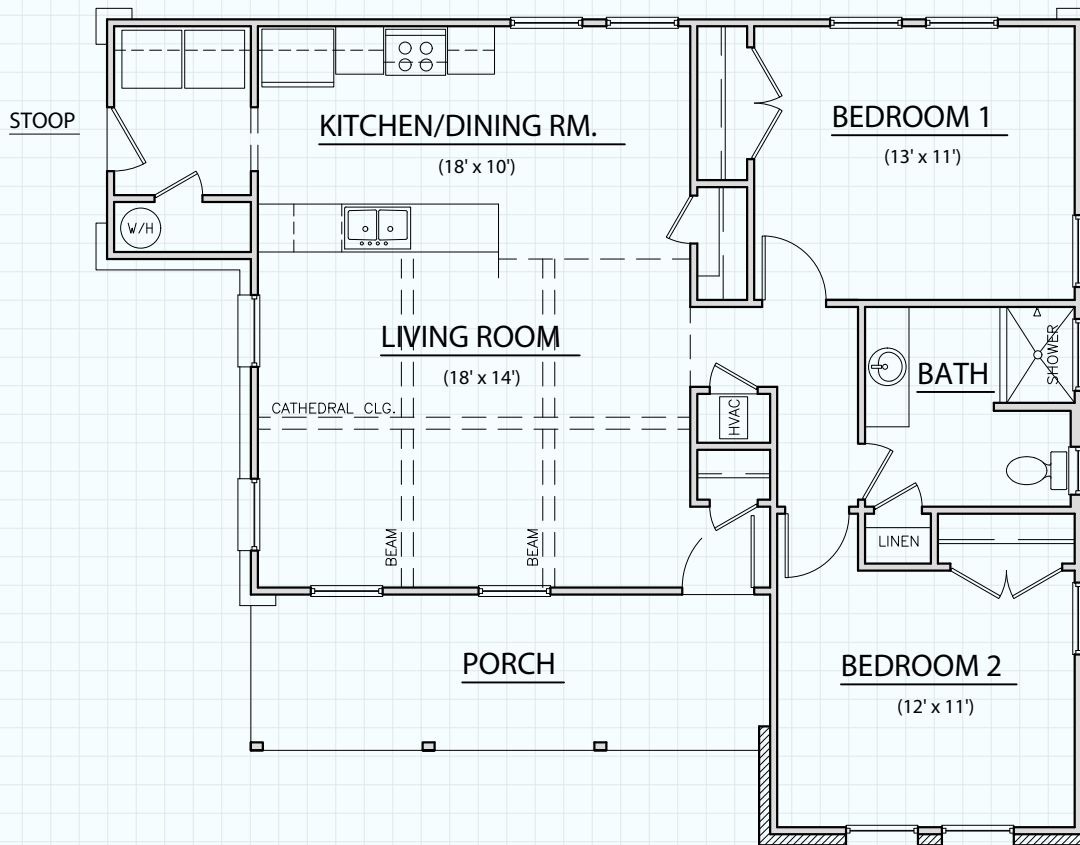

Hill Country
CLASSICS™
CUSTOM HOMES
Boerne Texas

34535 IH 10 West
 Boerne, TX 78006
 (830) 249-2920
 hillcountryclassics.com

BANDERA #1022

LIVING (A/C):	1,022 SQ. FT.
PORCHES:	191 SQ. FT.
MAS. LUG:	34 SQ. FT.
SLAB:	1,247 SQ. FT.