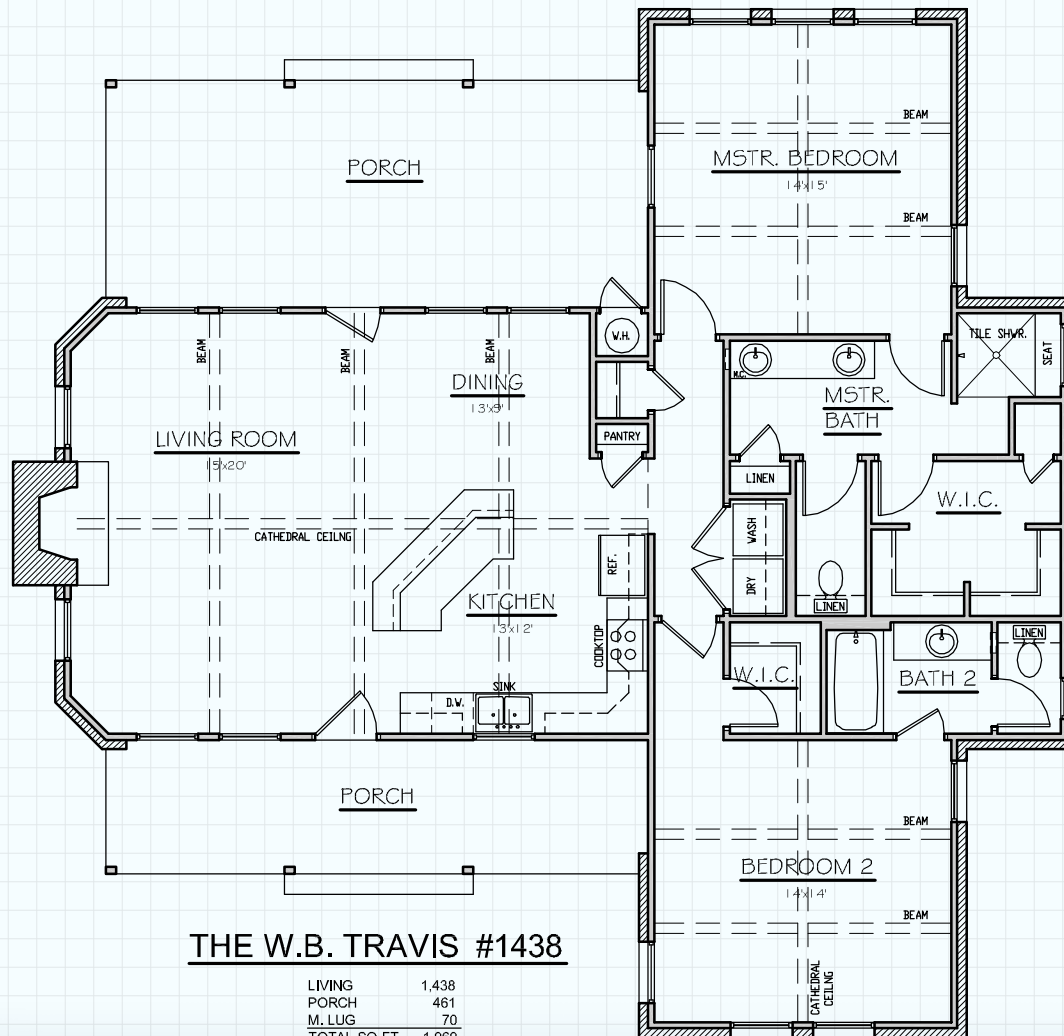

Hill Country
CLASSICS™
CUSTOM HOMES
Boerne Texas

34535 IH 10 West
 Boerne, TX 78006
 (830) 249-2920
 hillcountryclassics.com

THE W.B. TRAVIS #1438

LIVING	1,438
PORCH	461
M. LUG	70
TOTAL SQ.FT.	1,969