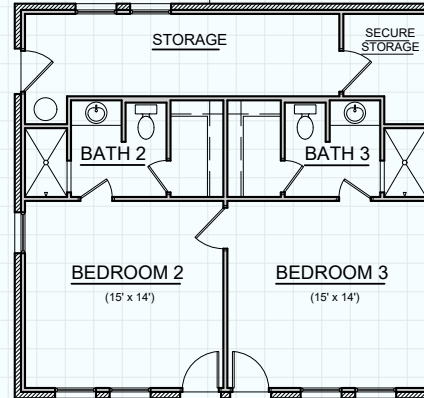

**CUSTOM HOME #2534**

LIVING (A/C): 2,534 SQ. FT.  
 PORCHES: 1,380 SQ. FT.  
 MAS. LUG: 59 SQ. FT.  
 CARPORT: 720 SQ. FT.  
 SLAB: 4,693 SQ. FT.

CARPORT  
 (24' x 30')

DOG-TROT

PORCH

*Hill Country*  
 CLASSICS™  
 CUSTOM HOMES  
*Boerne Texas*