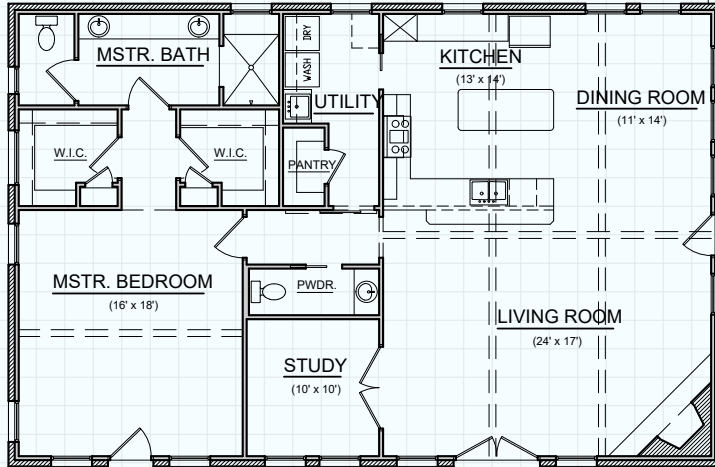

**CUSTOM HOME #2534**

LIVING (A/C): 2,534 SQ. FT.  
 PORCHES: 1,380 SQ. FT.  
 MAS. LUG: 59 SQ. FT.  
 CARPORT: 720 SQ. FT.  
 SLAB: 4,693 SQ. FT.

CARPORT  
 (24' x 30')

DOG-TROT

PORCH

*Hill Country*  
 CLASSICS™  
 CUSTOM HOMES  
*Boerne Texas*