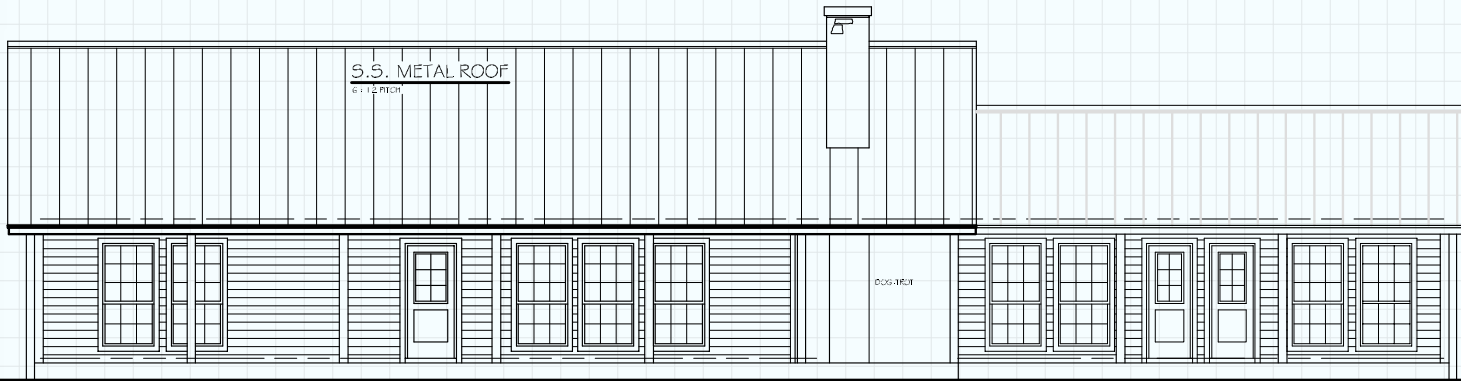

Hill Country CLASSICS™ CUSTOM HOMES

Boerne Texas

34535 IH 10 West
 Boerne, TX 78006
 (830) 249-2920
 hillcountryclassics.com

THE VANDERPOOL #2064

LIVING	2,064
PORCH	813
MAS. LUG	25
TOTAL SQ.FT.	2,902