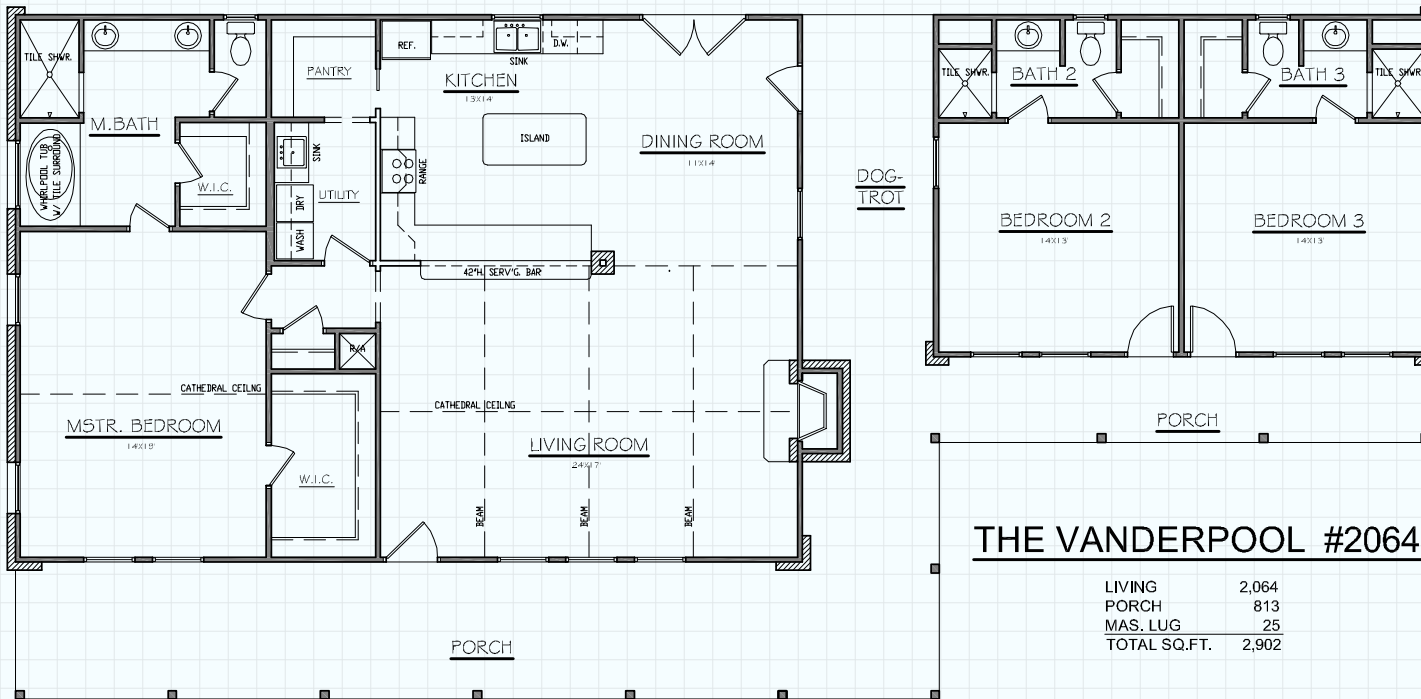

Hill Country CLASSICS™ CUSTOM HOMES

Boerne Texas

34535 IH 10 West
 Boerne, TX 78006
 (830) 249-2920
 hillcountryclassics.com

THE VANDERPOOL #2064

LIVING	2,064
PORCH	813
MAS. LUG	25
TOTAL SQ.FT.	2,902