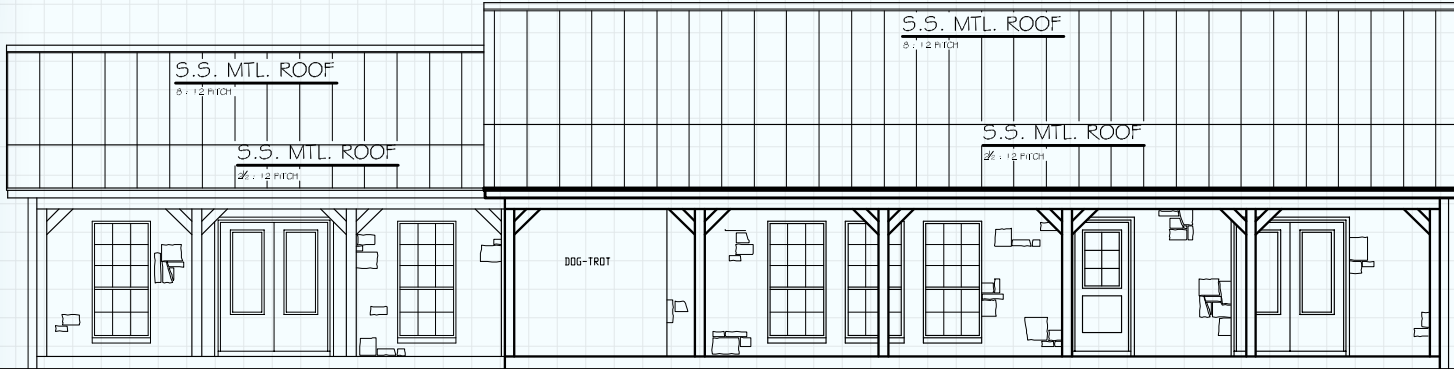

34535 IH 10 West
 Boerne, TX 78006
 (830) 249-2920
 hillcountryclassics.com

THE VANDERPOOL #1634

LIVING	1,634
PORCH	871
MAS. LUG	57
TOTAL SQ.FT.	2,557