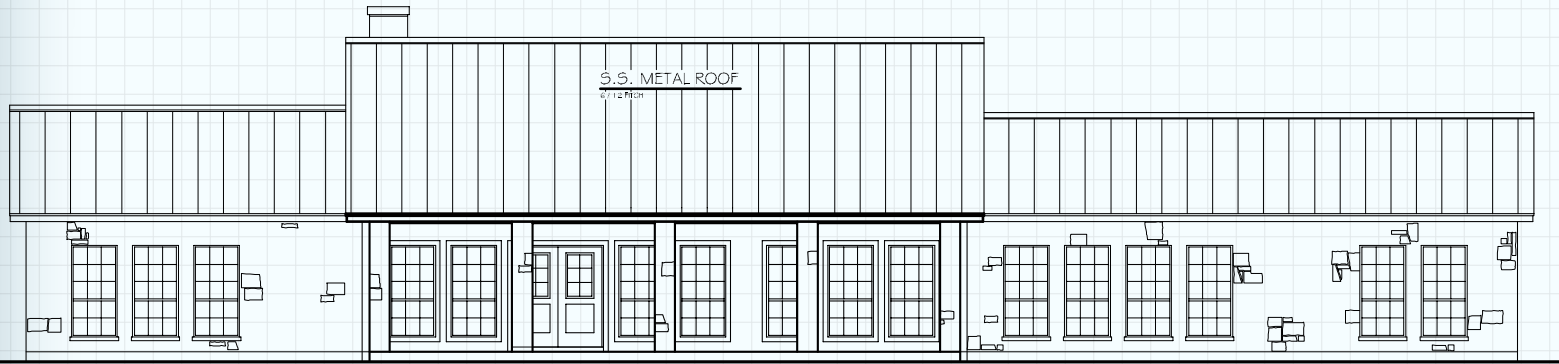

Hill Country CLASSICS™ CUSTOM HOMES

Boerne Texas

34535 IH 10 West
Boerne, TX 78006
(830) 249-2920
hillcountryclassics.com

THE TARPLEY #2514

LIVING	2,514
PORCH	546
M. LUG	91
TOTAL SQ.FT.	3,151