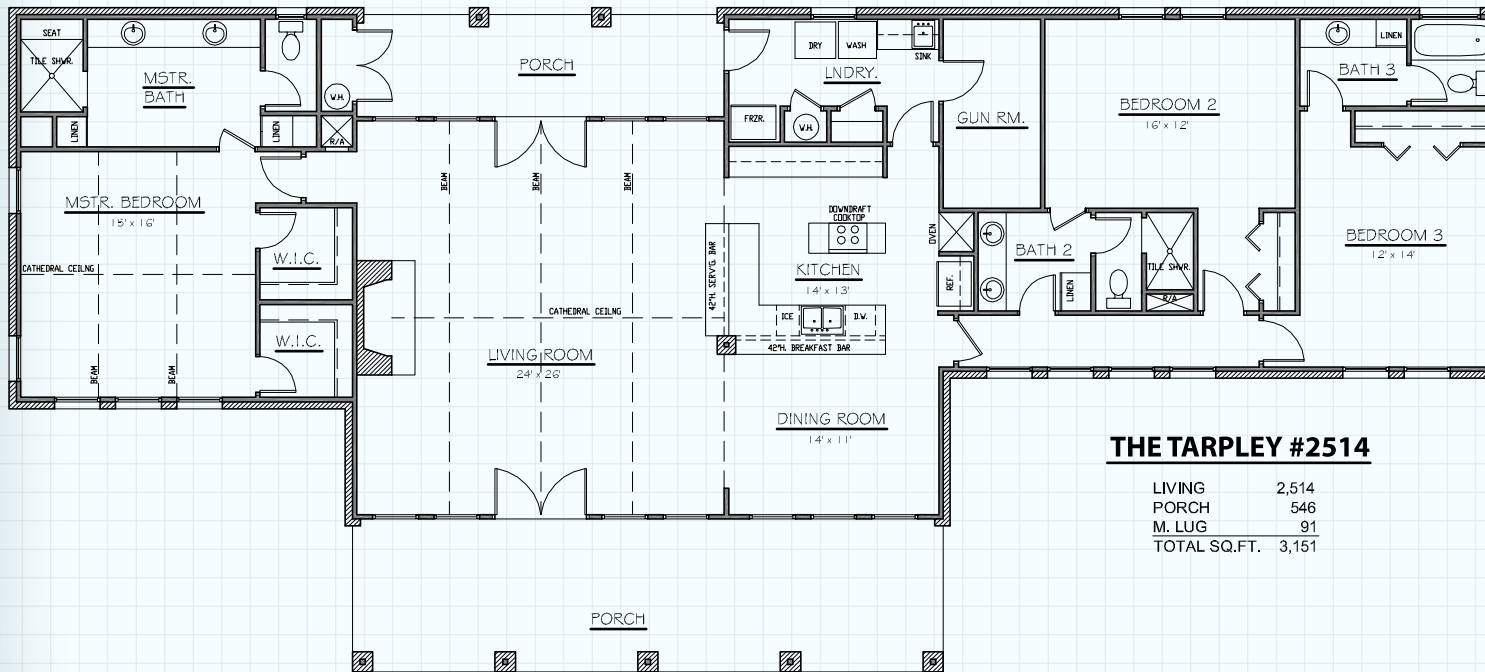

Hill Country CLASSICS™ CUSTOM HOMES

Boerne Texas

34535 IH 10 West
Boerne, TX 78006
(830) 249-2920
hillcountryclassics.com

THE TARPLEY #2514

LIVING	2,514
PORCH	546
M. LUG	91
TOTAL SQ.FT.	3,151