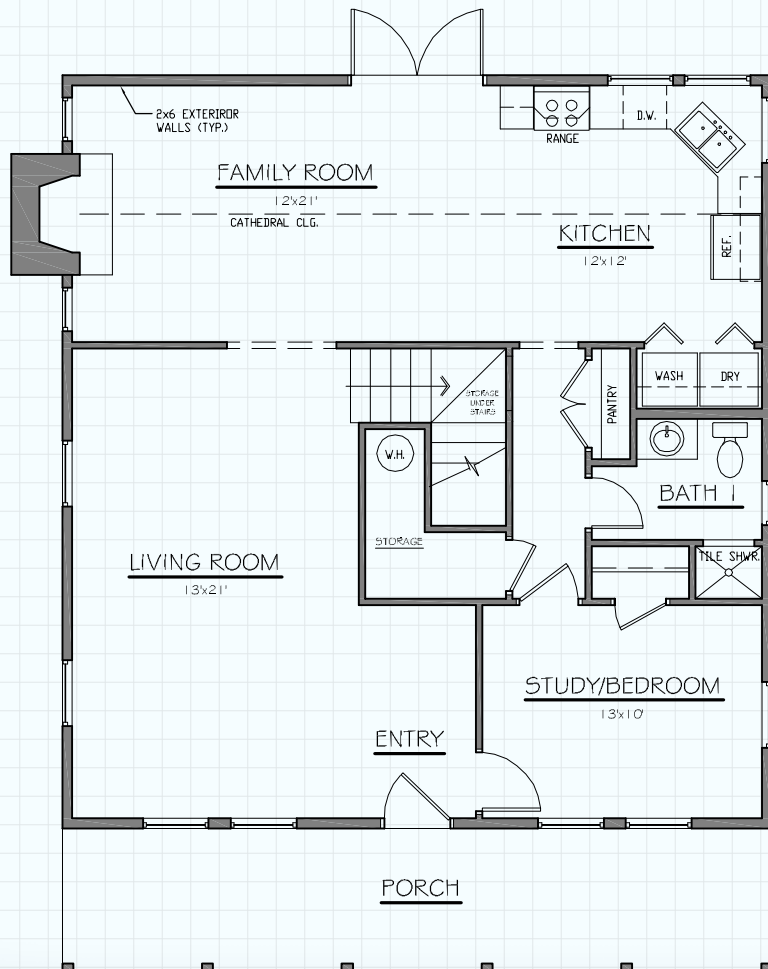

Hill Country CLASSICS™ CUSTOM HOMES

Boerne Texas

34535 IH 10 West
Boerne, TX 78006
(830) 249-2920
hillcountryclassics.com

THE S.F. AUSTIN #1686

FIRST FLOOR	1,110
SECOND FLR.	576
LIVING	1,686
PORCH	210
TOTAL SQ.FT.	1,881