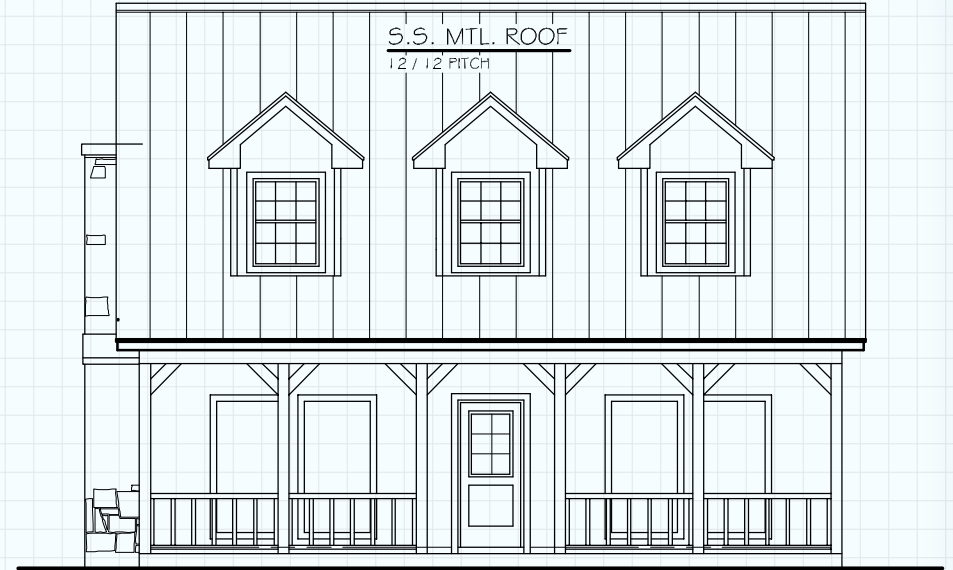

Hill Country CLASSICS™ CUSTOM HOMES

Boerne Texas

34535 IH 10 West
Boerne, TX 78006
(830) 249-2920
hillcountryclassics.com

THE S.F. AUSTIN #1686

FIRST FLOOR	1,110
SECOND FLR.	576
LIVING	1,686
PORCH	210
TOTAL SQ.FT.	1,881