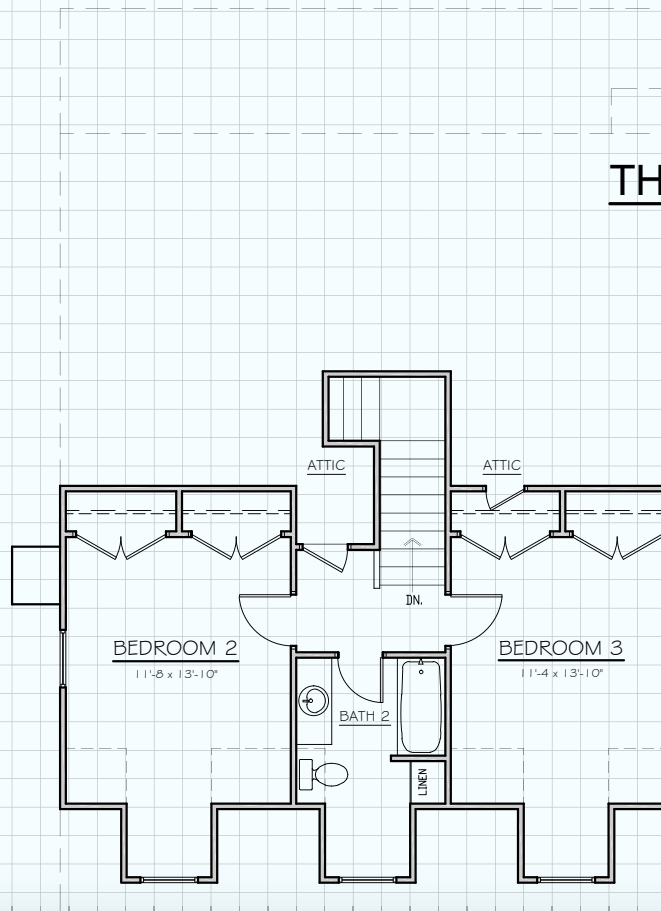

**Hill Country**  
 CLASSICS™  
 CUSTOM HOMES  
*Boerne Texas*

34535 IH 10 West  
 Boerne, TX 78006  
 (830) 249-2920  
 hillcountryclassics.com

**THE S.F. AUSTIN #1670**

|              |       |
|--------------|-------|
| FIRST FLOOR  | 1,105 |
| SECOND FLR.  | 565   |
| LIVING       | 1,670 |
| PORCHES      | 416   |
| MAS. LUG     | 29    |
| SLAB         | 1,550 |
| TOTAL SQ.FT. | 2,115 |