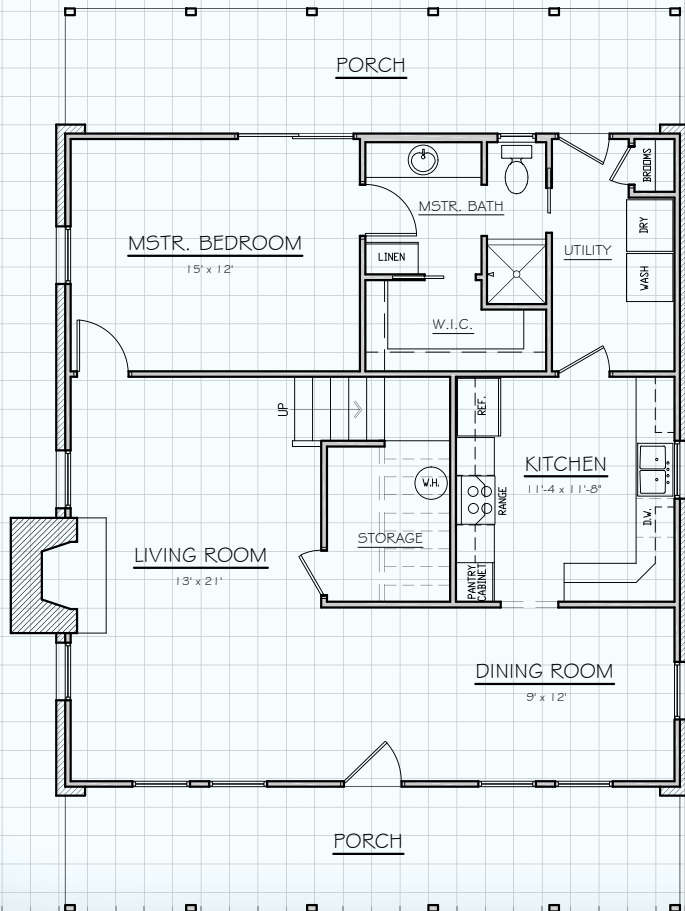

**Hill Country**  
 CLASSICS™  
 CUSTOM HOMES  
*Boerne Texas*

34535 IH 10 West  
 Boerne, TX 78006  
 (830) 249-2920  
 hillcountryclassics.com

**THE S.F. AUSTIN #1670**

|              |       |
|--------------|-------|
| FIRST FLOOR  | 1,105 |
| SECOND FLR.  | 565   |
| LIVING       | 1,670 |
| PORCHES      | 416   |
| MAS. LUG     | 29    |
| SLAB         | 1,550 |
| TOTAL SQ.FT. | 2,115 |