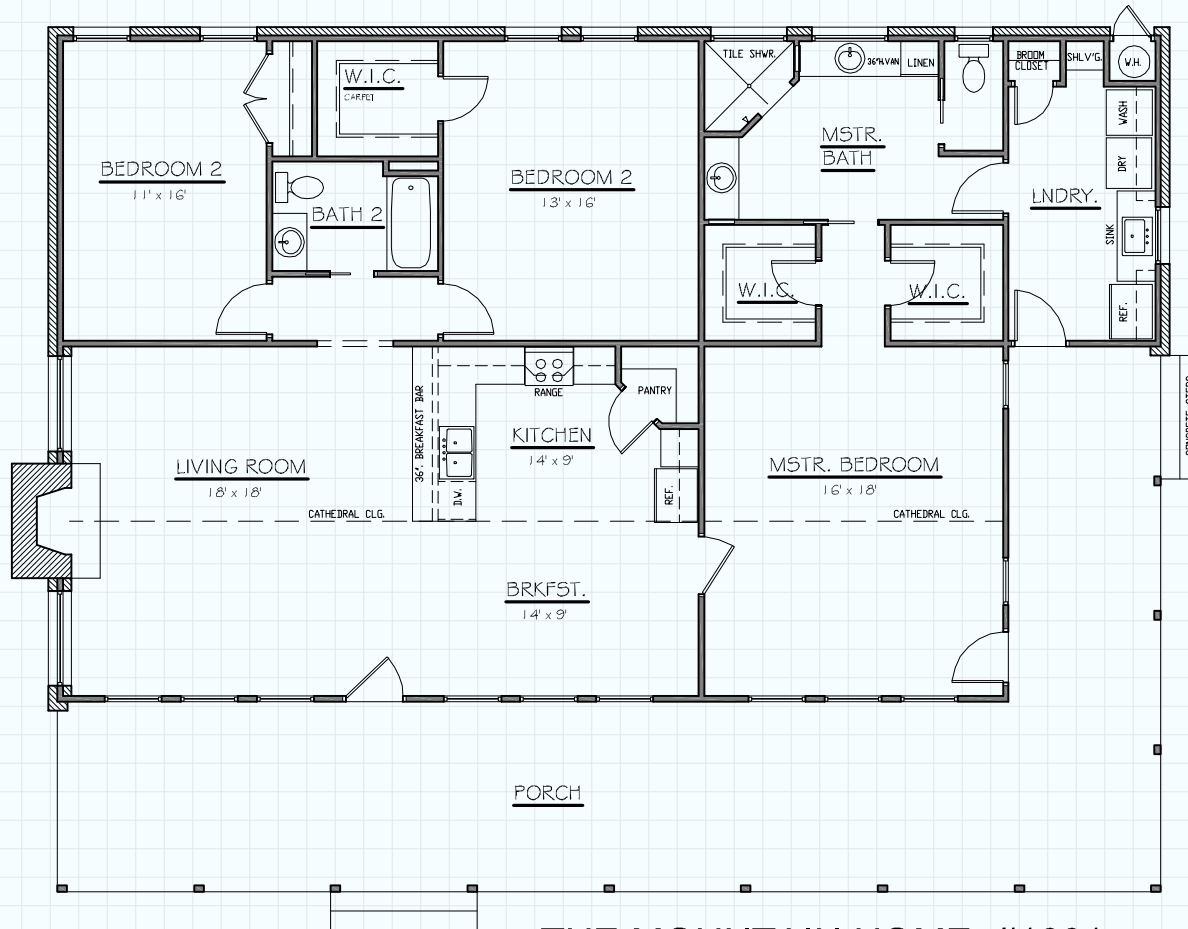

Hill Country
CLASSICS™
CUSTOM HOMES
Boerne Texas

34535 IH 10 West
 Boerne, TX 78006
 (830) 249-2920
 hillcountryclassics.com

THE MOUNTAIN HOME #1881

LIVING	1,881
PORCHES	729
MAS. LUG	63
TOTAL SQ.FT.	2,673