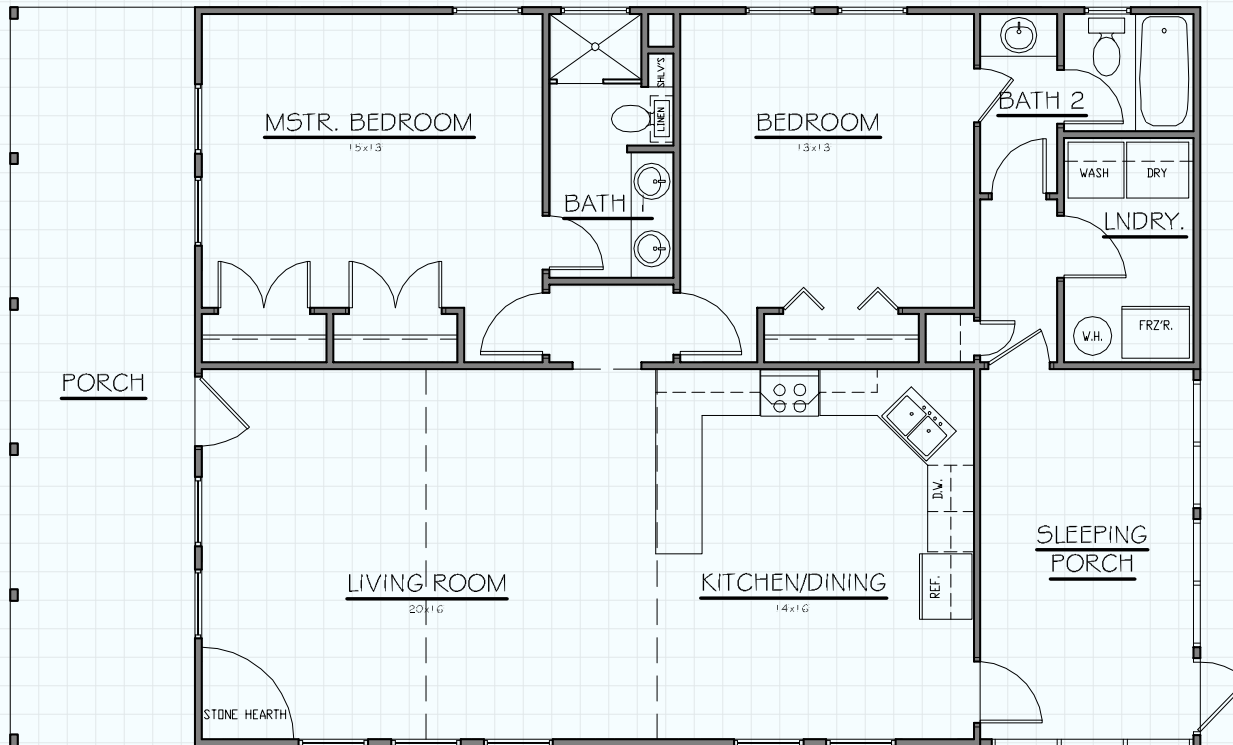

**Hill Country**  
**CLASSICS™**  
**CUSTOM HOMES**  
*Boerne Texas*

34535 IH 10 West  
 Boerne, TX 78006  
 (830) 249-2920  
 hillcountryclassics.com

**THE MOUNTAIN HOME #1237**

LIVING:	1,237
COV'D PORCH:	256
SCR'D PORCH:	155
TOTAL SQ.FT.	1,648