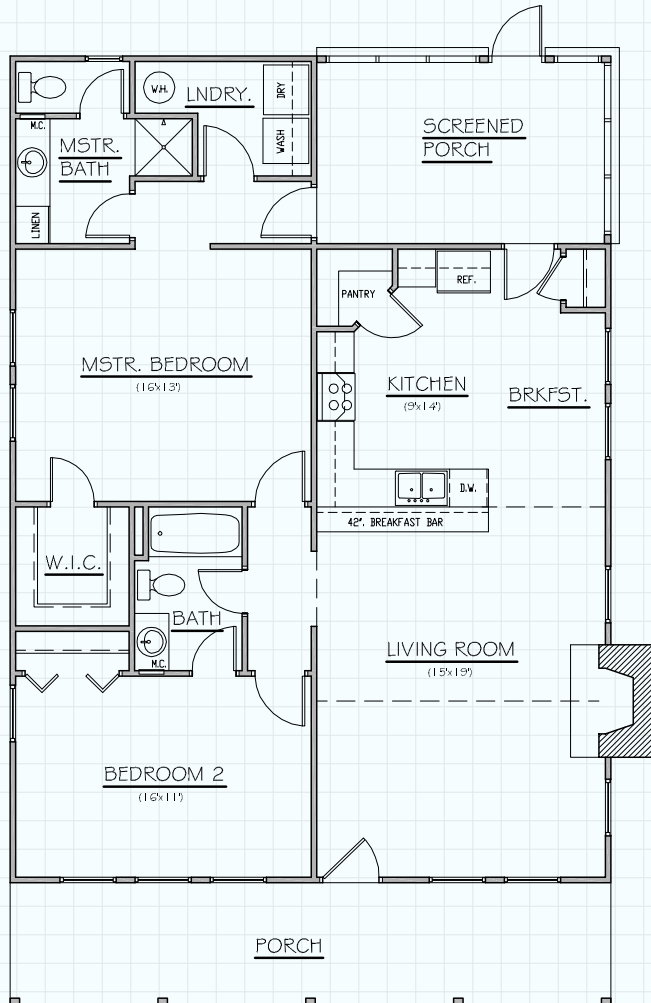

*Hill Country*  
**CLASSICS™**  
**CUSTOM HOMES**  
*Boerne Texas*

34535 IH 10 West  
 Boerne, TX 78006  
 (830) 249-2920  
 hillcountryclassics.com

**THE MOUNTAIN HOME**

LIVING	1,266
PORCHES	365
TOTAL SQ.FT.	1,631