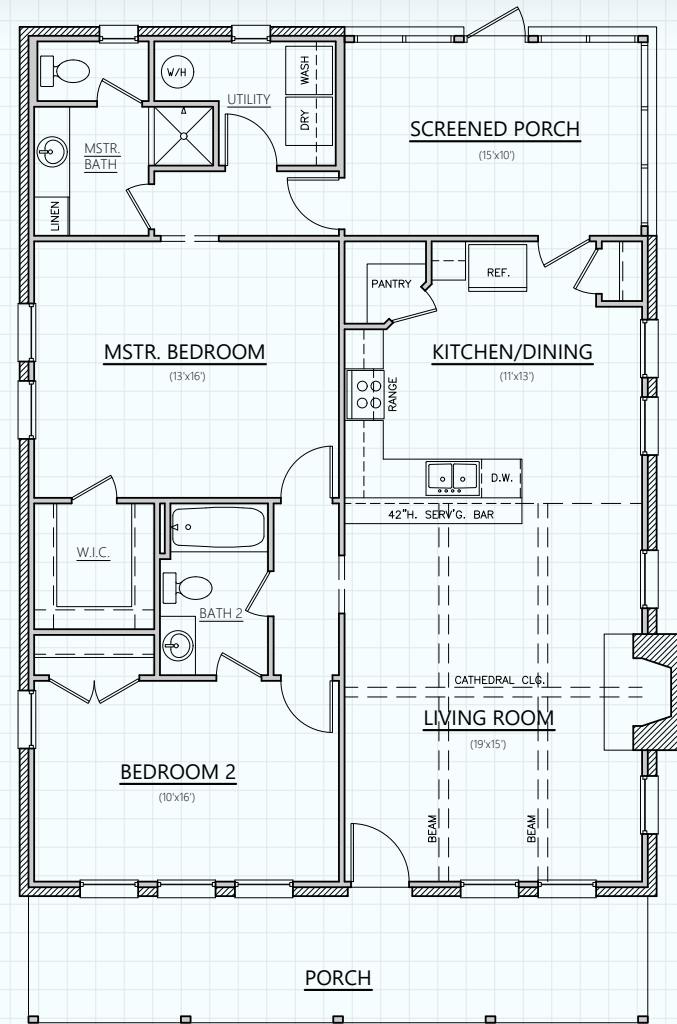

## THE MOUNTAIN HOME

LIVING (A/C):	1,261 SQ. FT.
PORCHES:	386 SQ. FT.
MAS. LUG:	52 SQ. FT.
SLAB:	1,699 SQ. FT.

**Hill Country**  
**CLASSICS™**  
**CUSTOM HOMES**  
*Boerne Texas*

34535 IH 10 West  
 Boerne, TX 78006  
 (830) 249-2920  
 hillcountryclassics.com