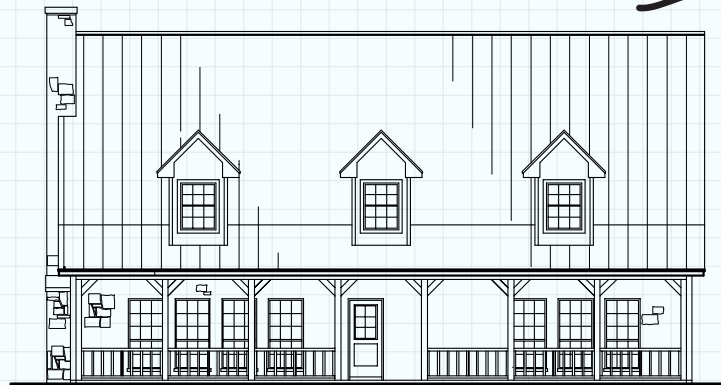

Hill Country CLASSICS™ CUSTOM HOMES

Boerne Texas

34535 IH 10 West
 Boerne, TX 78006
 (830) 249-2920
 hillcountryclassics.com

THE MEDINA #3588

2411 FIRST FLOOR
 1177 SECOND FLOOR
 3588 LIVING AREA
 1156 PORCHES
 4744 TOTAL SQ. FT.