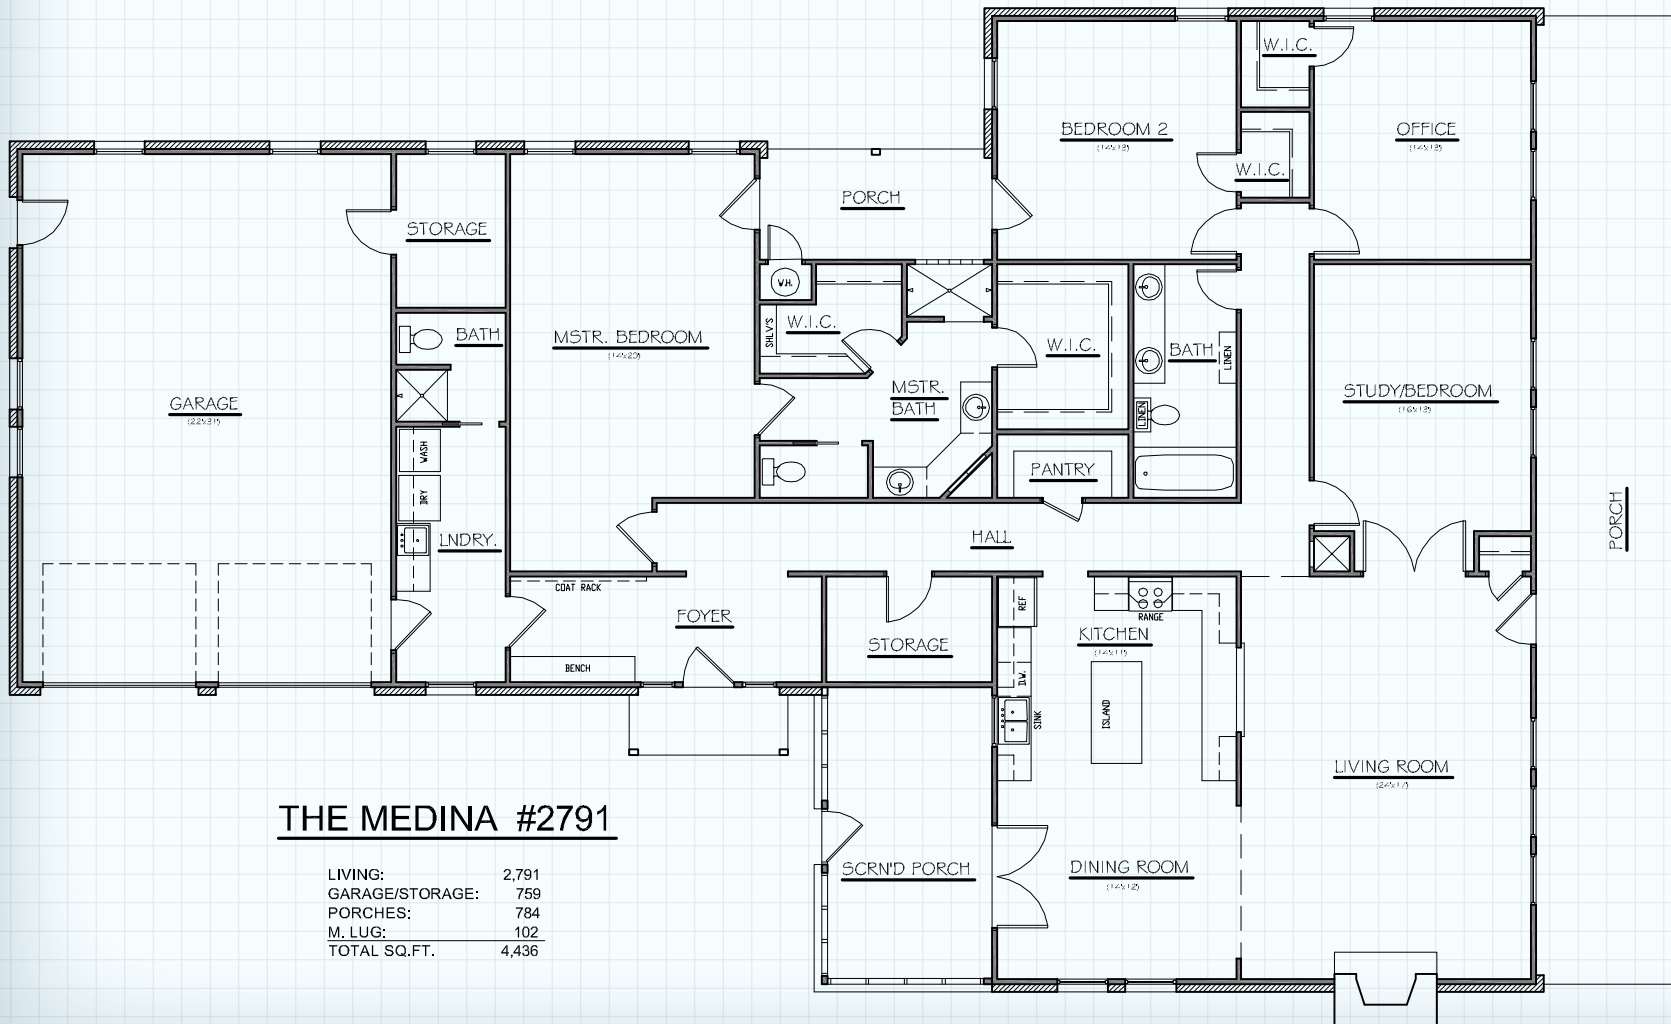

Hill Country
 CLASSICS™
 CUSTOM HOMES
 Boerne Texas

34535 IH 10 West
 Boerne, TX 78006
 (830) 249-2920
 hillcountryclassics.com

THE MEDINA #2791

LIVING:	2,791
GARAGE/STORAGE:	759
PORCHES:	784
M. LUG:	102
TOTAL SQ.FT.	4,436