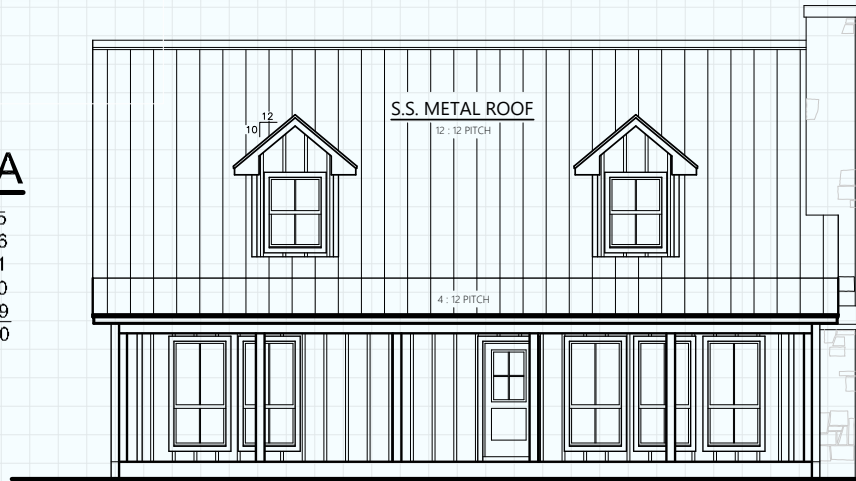

THE MEDINA

FIRST FLOOR: 1,545
 SECOND FLOOR: 736
 LIVING: 2,281
 PORCH: 540
 MAS. LUG: 59
 TOTAL SQ. FT.: 2,880

Hill Country
 CLASSICS™
 CUSTOM HOMES
Boerne Texas

34535 IH 10 West
 Boerne, TX 78006
 (830) 249-2920
 hillcountryclassics.com