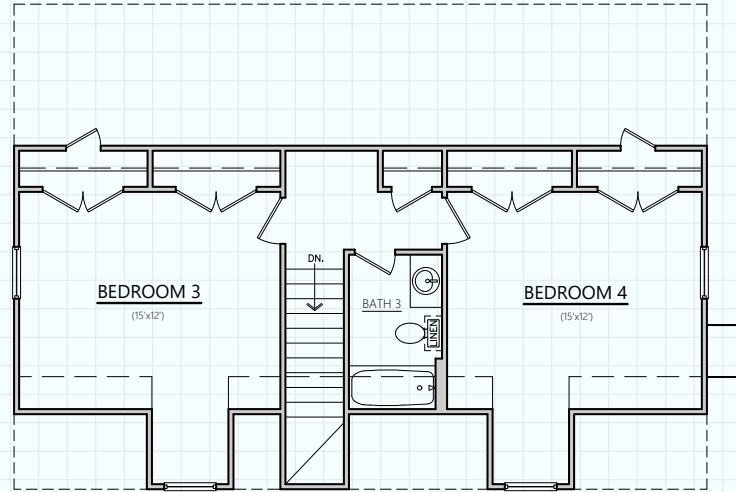

THE MEDINA

FIRST FLOOR: 1,545
 SECOND FLOOR: 736
 LIVING: 2,281
 PORCH: 540
 MAS. LUG: 59
 TOTAL SQ. FT.: 2,880

Hill Country
 CLASSICS™
 CUSTOM HOMES
Boerne Texas

34535 IH 10 West
 Boerne, TX 78006
 (830) 249-2920
 hillcountryclassics.com