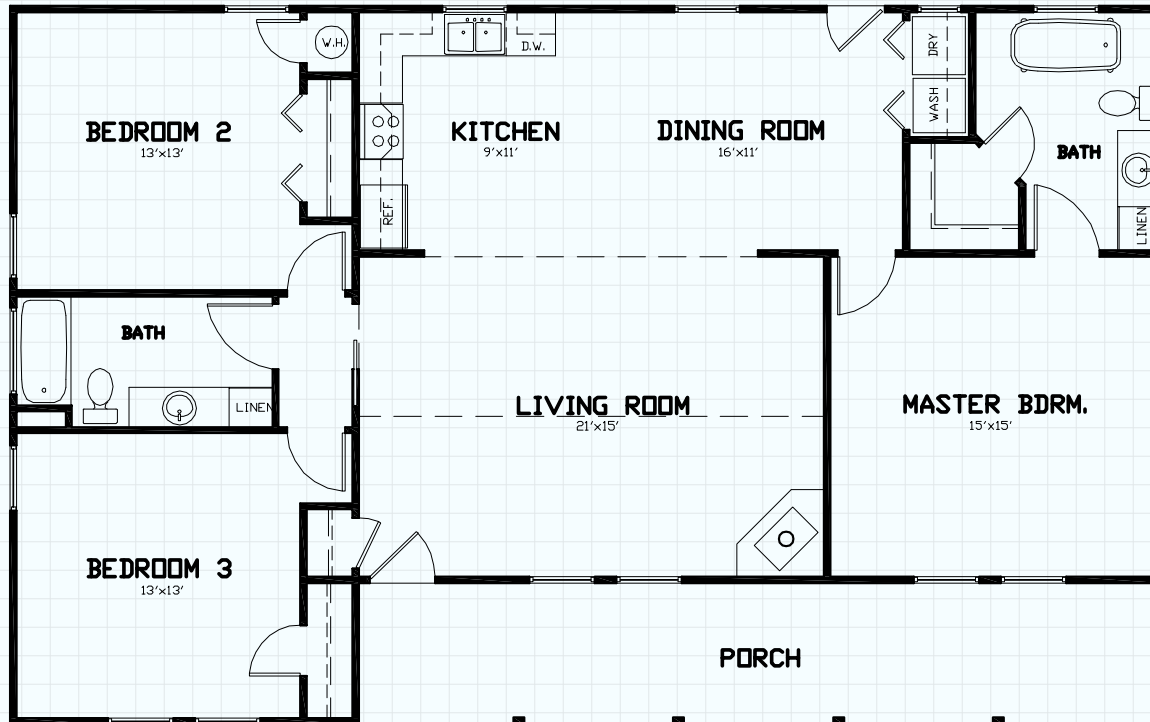

Hill Country
CLASSICS™
CUSTOM HOMES
Boerne Texas

34535 IH 10 West
 Boerne, TX 78006
 (830) 249-2920
 hillcountryclassics.com

THE KERRVILLE #1508

1508	LIVING AREA
240	PORCH
1748	TOTAL SQ. FT.