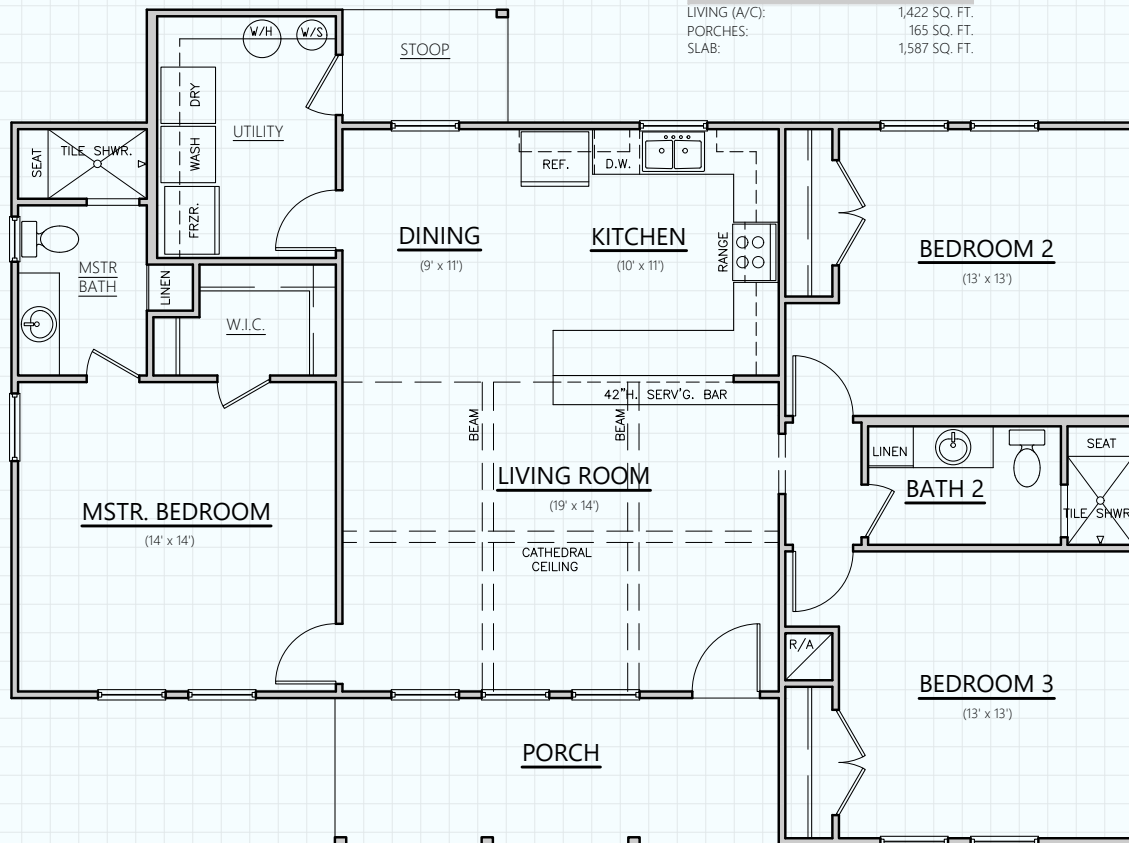

**THE KERRVILLE #1422**

LIVING (A/C): 1,422 SQ. FT.  
 PORCHES: 165 SQ. FT.  
 SLAB: 1,587 SQ. FT.

*Hill Country*  
**CLASSICS™**  
**CUSTOM HOMES**  
*Boerne Texas*

34535 IH 10 West  
 Boerne, TX 78006  
 (830) 249-2920  
 hillcountryclassics.com