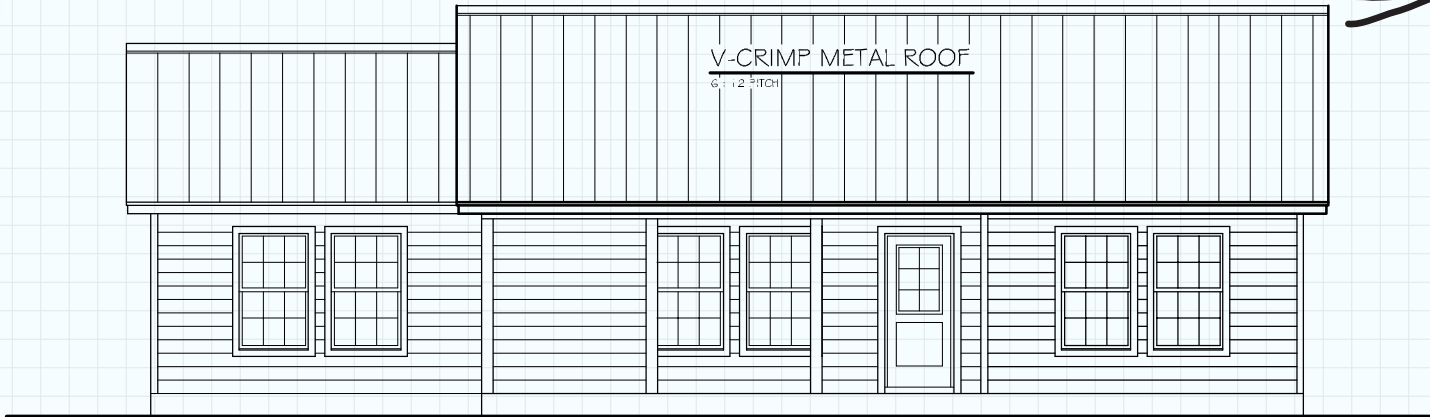

Hill Country
CLASSICS™
CUSTOM HOMES
Boerne Texas

34535 IH 10 West
 Boerne, TX 78006
 (830) 249-2920
 hillcountryclassics.com

THE KERRVILLE #1366

LIVING	1,366
PORCH	191
TOTAL SQ.FT.	1,557