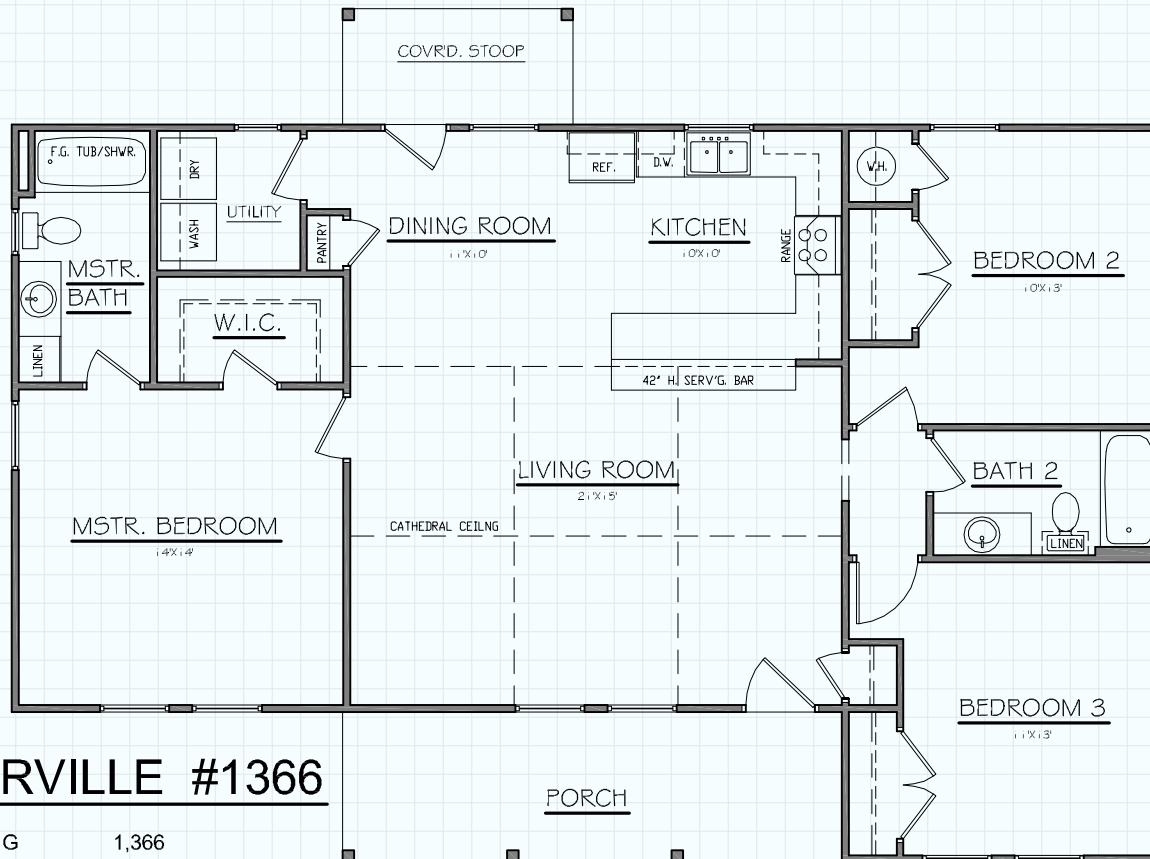

Hill Country
CLASSICS™
CUSTOM HOMES
Boerne Texas

34535 IH 10 West
 Boerne, TX 78006
 (830) 249-2920
 hillcountryclassics.com

THE KERRVILLE #1366

LIVING	1,366
PORCH	191
TOTAL SQ.FT.	1,557