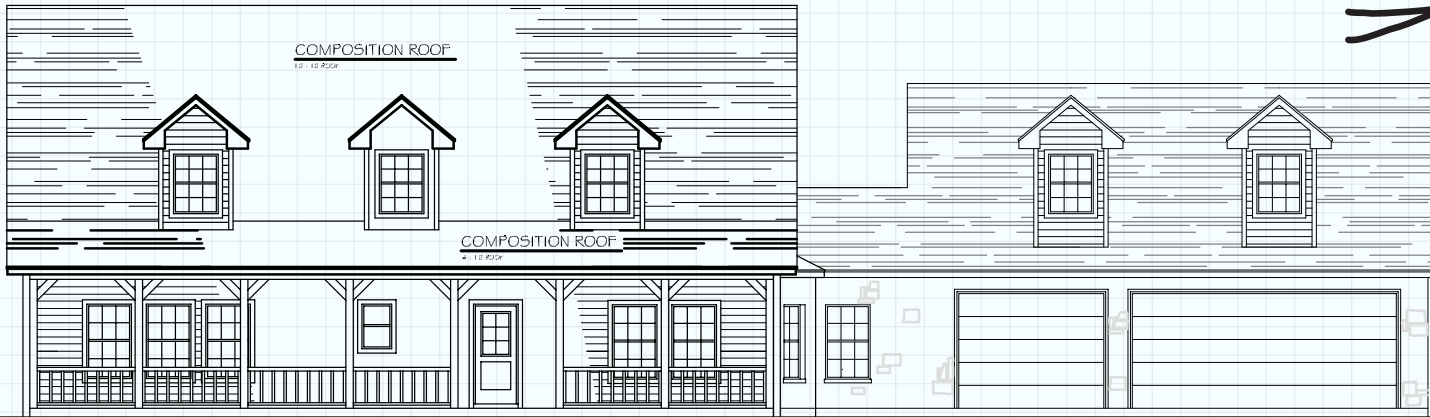

Hill Country CLASSICS™ CUSTOM HOMES

Boerne Texas

34535 IH 10 West
 Boerne, TX 78006
 (830) 249-2920
 hillcountryclassics.com

THE HONDO #2774

FIRST FLOOR:	1,718
SECOND FLOOR:	1,066
LIVING:	2,774
PORCH:	326
GARAGE:	828
MAS. LUG:	76
TOTAL SQ.FT.	4,003