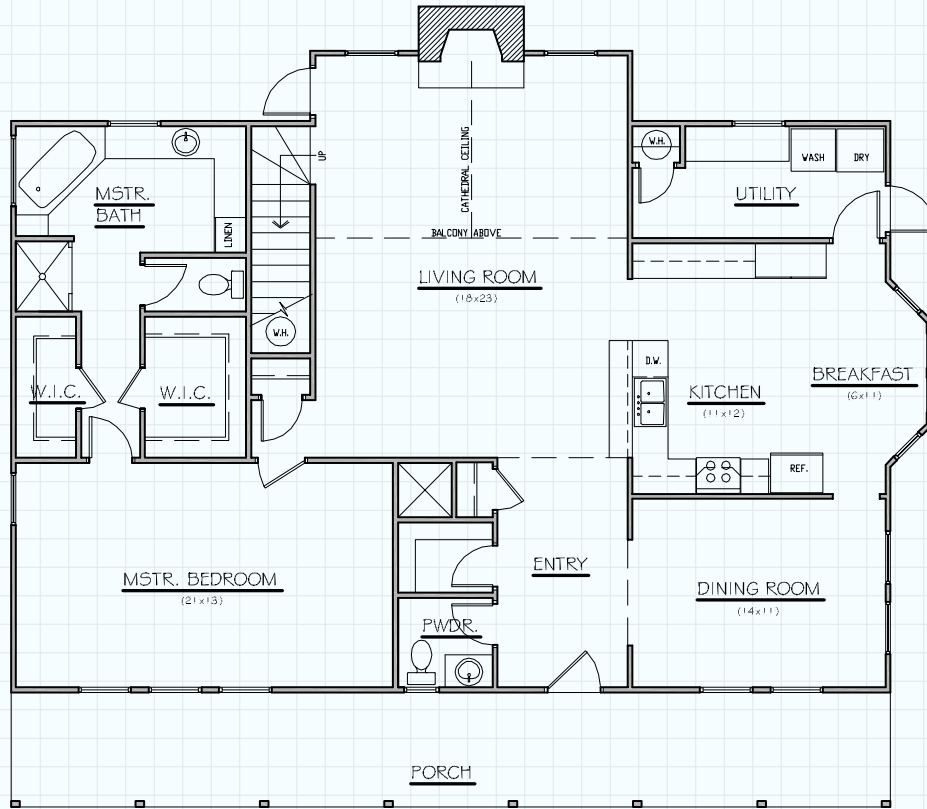

Hill Country CLASSICS™ CUSTOM HOMES

Boerne Texas

34535 IH 10 West
 Boerne, TX 78006
 (830) 249-2920
 hillcountryclassics.com

THE HONDO

FIRST FLOOR:	1,718
SECOND FLOOR:	1,056
LIVING:	2,774
PORCH:	325
TOTAL SQ.FT.	3,099