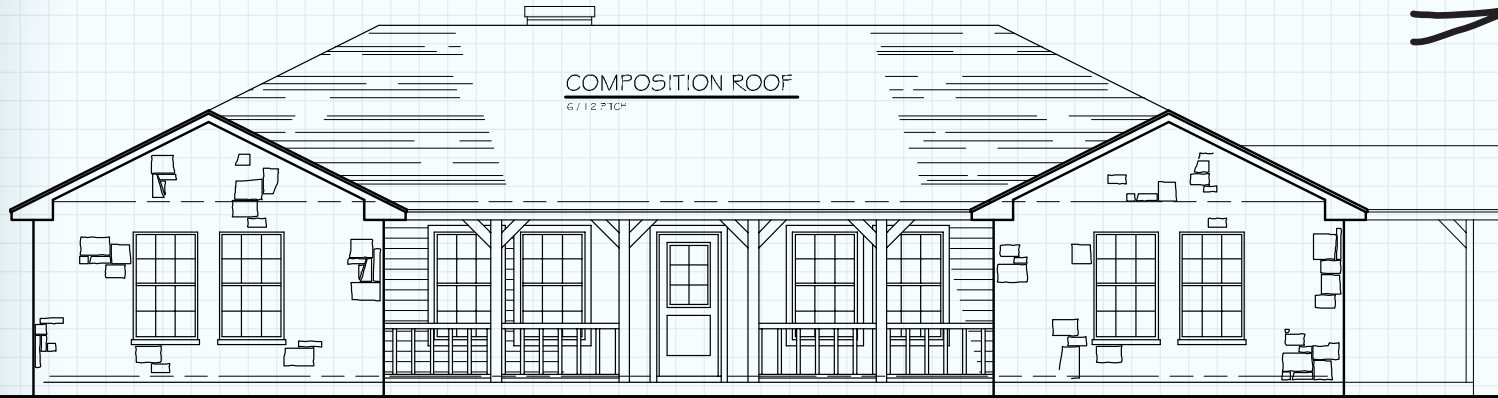

# Hill Country CLASSICS™ CUSTOM HOMES

Boerne Texas

34535 IH 10 West  
 Boerne, TX 78006  
 (830) 249-2920  
 hillcountryclassics.com

## THE HARPER #1822B

LIVING	1,822
PORCH	246
MAS LUG	88
TOTAL SQ.FT.	2,156