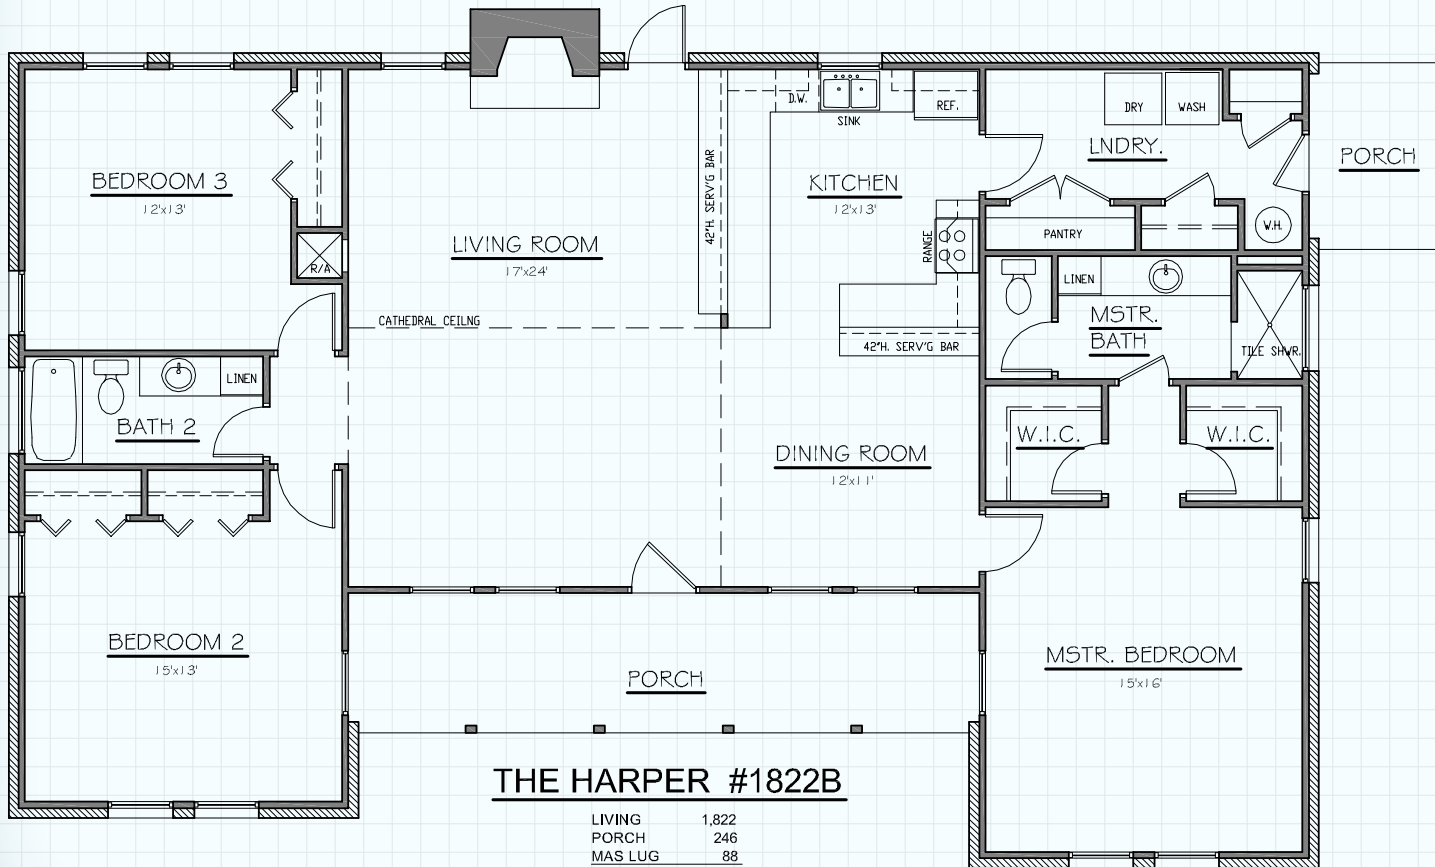

## THE HARPER #1822B

LIVING	1,822
PORCH	246
MAS LUG	88
TOTAL SQ.FT.	2,156