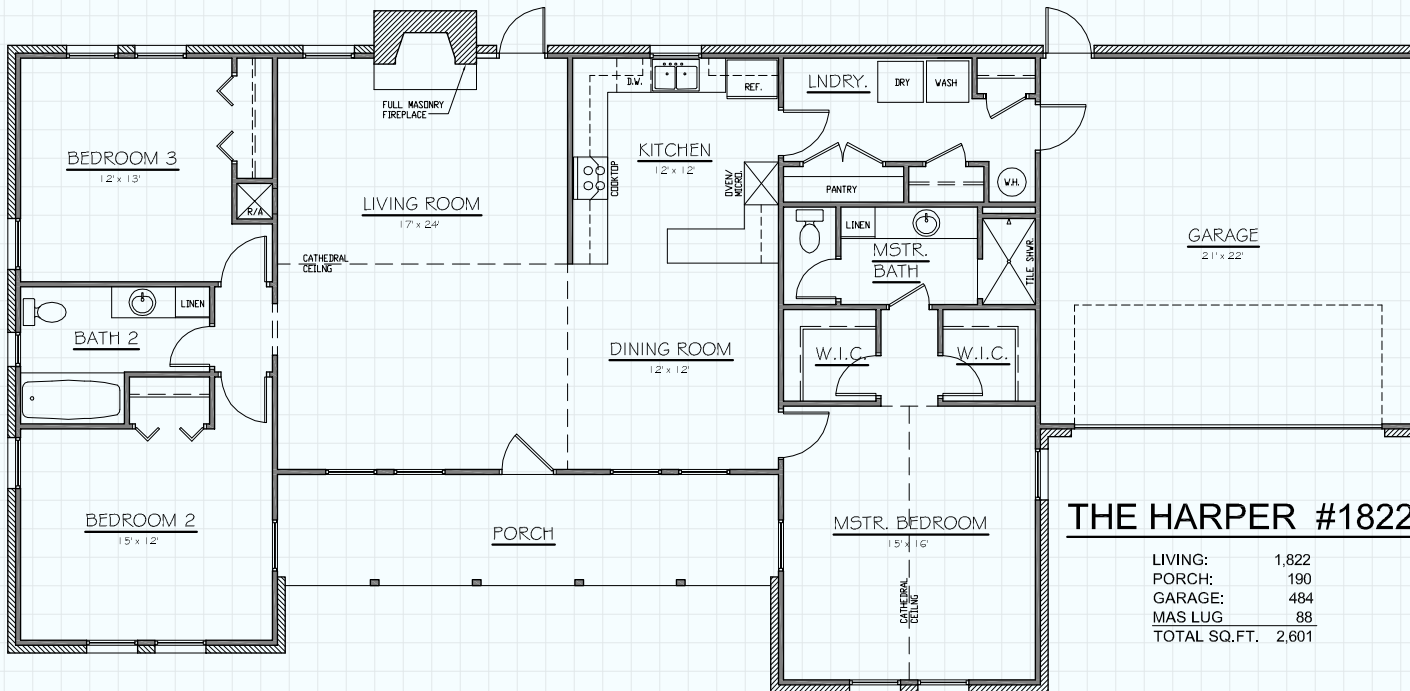

Hill Country

CLASSICS™
CUSTOM HOMES

Boerne Texas

34535 IH 10 West
Boerne, TX 78006
(830) 249-2920
hillcountryclassics.com

THE HARPER #1822

LIVING:	1,822
PORCH:	190
GARAGE:	484
MAS LUG	88
TOTAL SQ.FT.	2,601