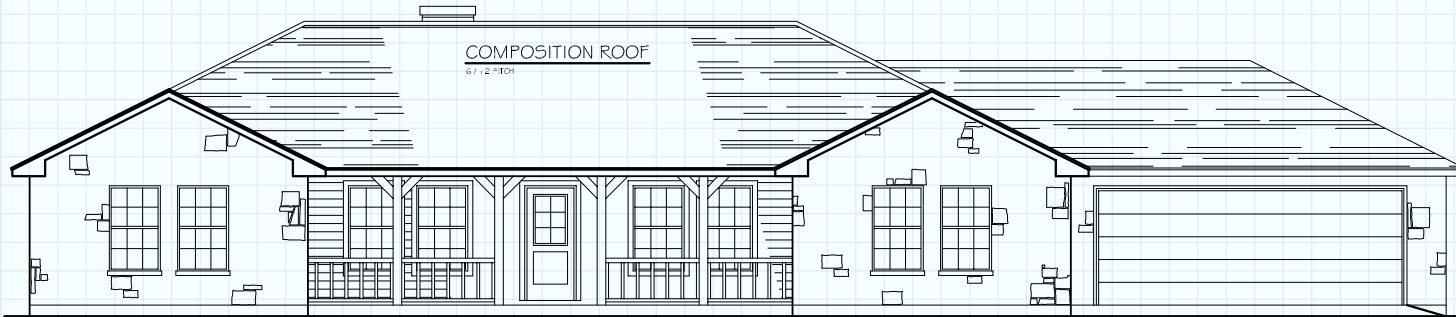

Hill Country

CLASSICS™
CUSTOM HOMES

Boerne Texas

34535 IH 10 West
Boerne, TX 78006
(830) 249-2920
hillcountryclassics.com

THE HARPER #1822

LIVING:	1,822
PORCH:	190
GARAGE:	484
MAS LUG	88
TOTAL SQ.FT.	2,601