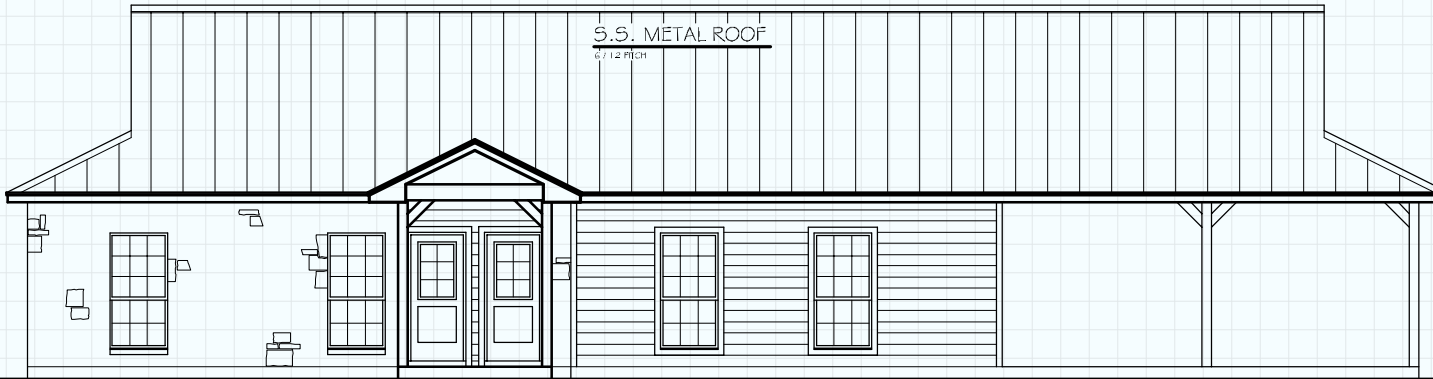

*Hill Country*  
**CLASSICS™**  
**CUSTOM HOMES**  
*Boerne Texas*

34535 IH 10 West  
 Boerne, TX 78006  
 (830) 249-2920  
 hillcountryclassics.com

**GARAGE / APT. #828**

LIVING	828
GARAGE	983
PORCH/CARPORT	822
MAS. LUG	26
TOTAL SQ.FT.	2,658