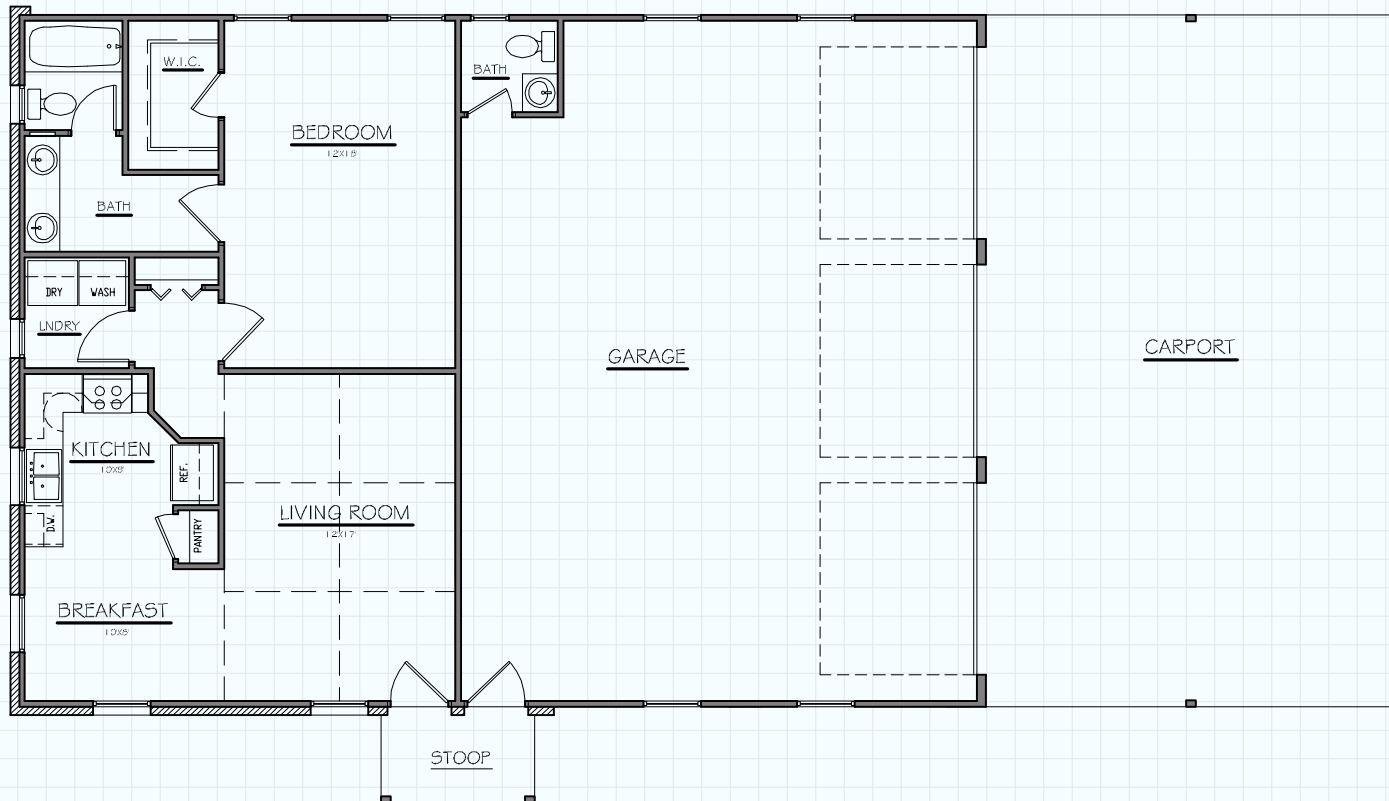

*Hill Country*  
**CLASSICS™**  
**CUSTOM HOMES**  
*Boerne Texas*

34535 IH 10 West  
 Boerne, TX 78006  
 (830) 249-2920  
 hillcountryclassics.com

**GARAGE / APT. #828**

LIVING	828
GARAGE	983
PORCH/CARPORT	822
MAS. LUG	26
TOTAL SQ.FT.	2,658