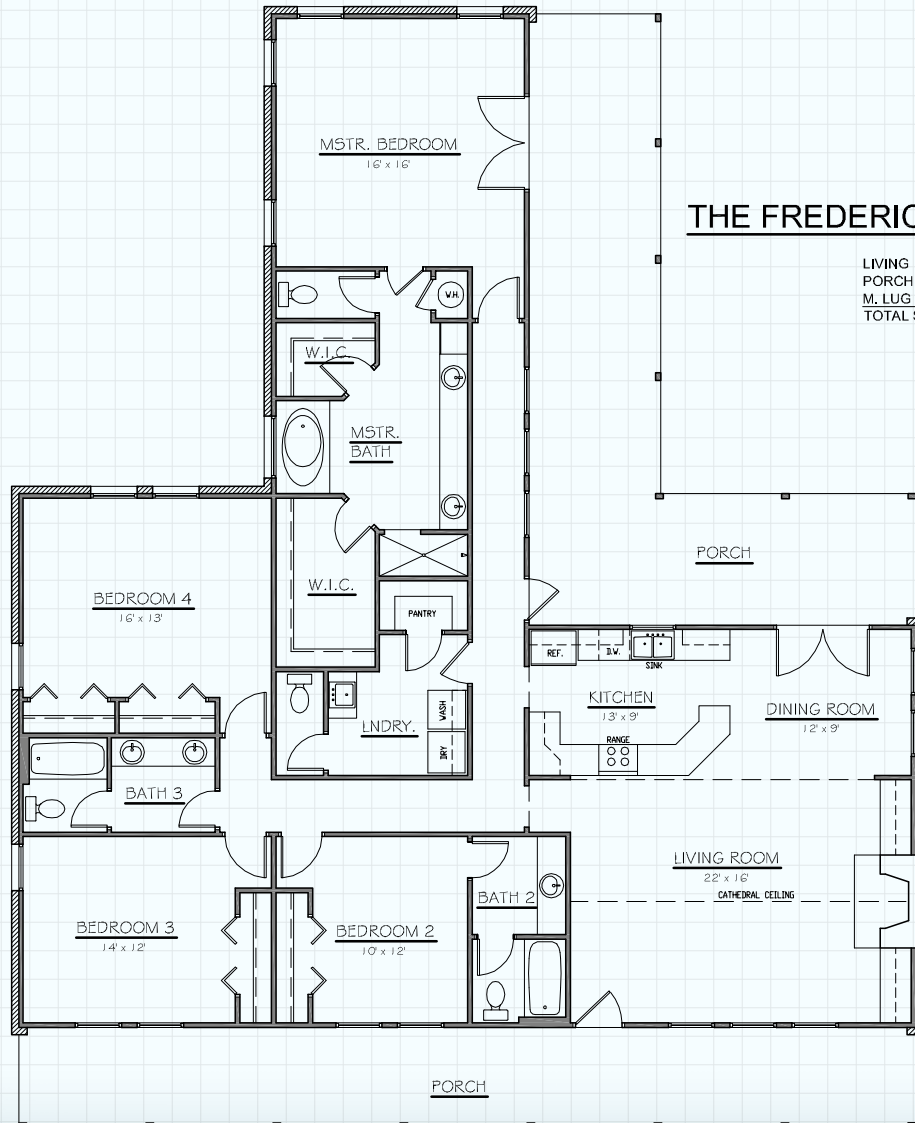

Hill Country
CLASSICS™
CUSTOM HOMES
Boerne Texas

34535 IH 10 West
 Boerne, TX 78006
 (830) 249-2920
 hillcountryclassics.com

THE FREDERICKSBURG 2 #2305

LIVING	2,305
PORCH	852
M. LUG	63
TOTAL SQ.FT.	3,220