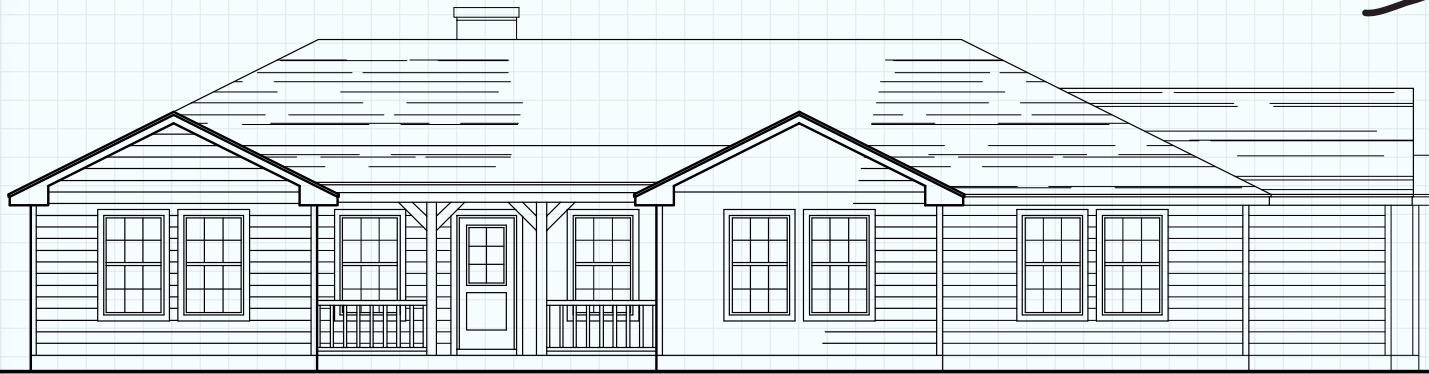

# Hill Country CLASSICS™ CUSTOM HOMES

Boerne Texas

34535 IH 10 West  
 Boerne, TX 78006  
 (830) 249-2920  
 hillcountryclassics.com

## THE CYPRESS CREEK #2091

LIVING	2,091
PORCH	382
M. LUG	95
TOTAL SQ.FT.	2,568