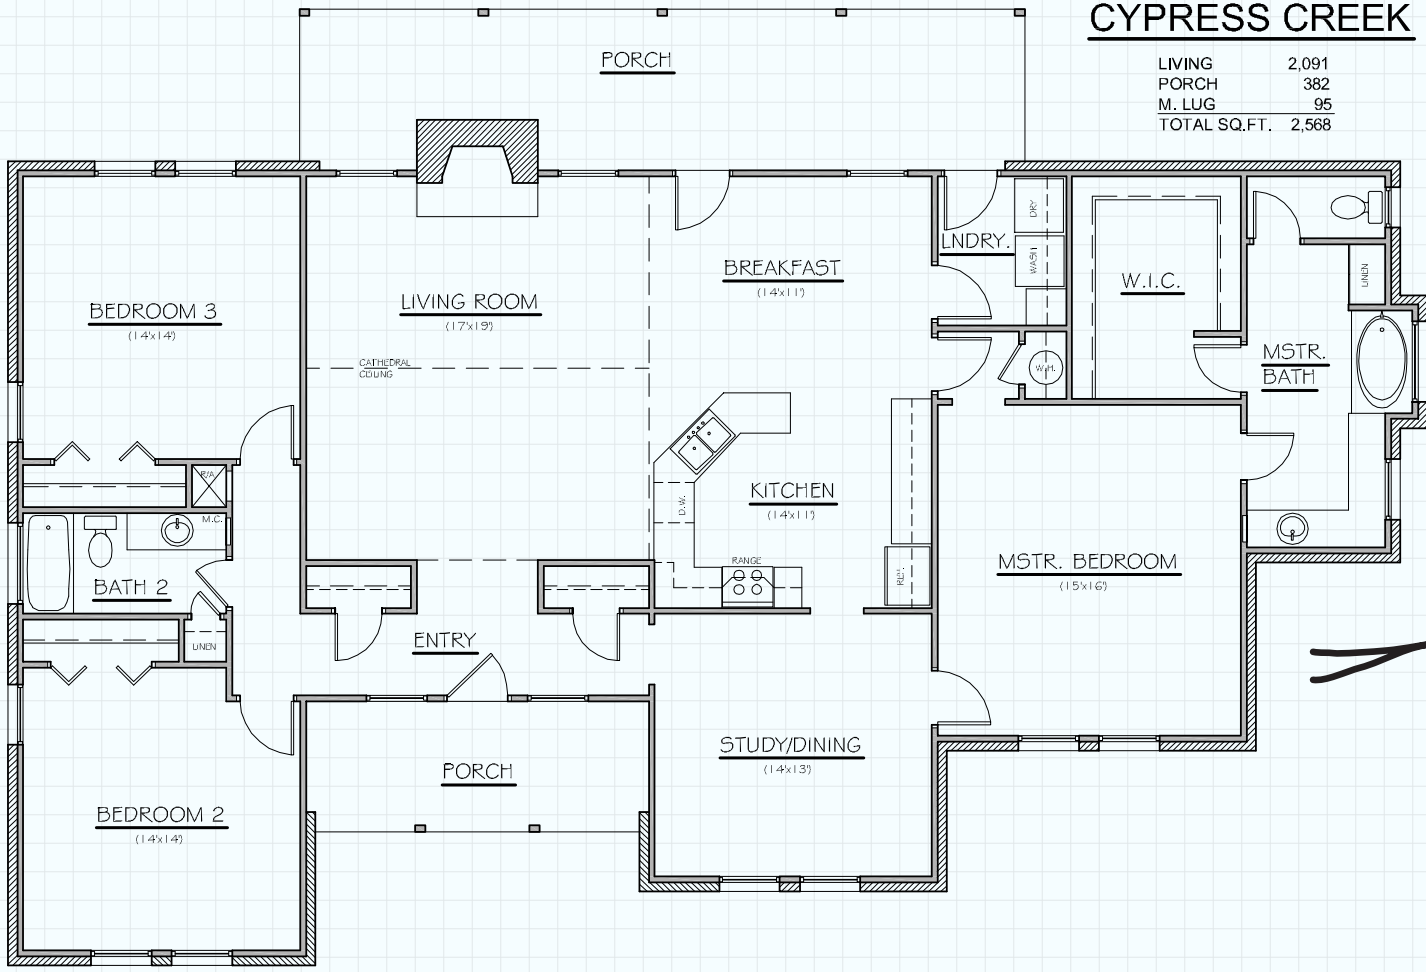

CYPRESS CREEK

LIVING	2,091
PORCH	382
M. LUG	95
TOTAL SQ.FT.	2,568

Hill Country
CLASSICS™
CUSTOM HOMES
Boerne Texas

34535 IH 10 West
 Boerne, TX 78006
 (830) 249-2920
 hillcountryclassics.com