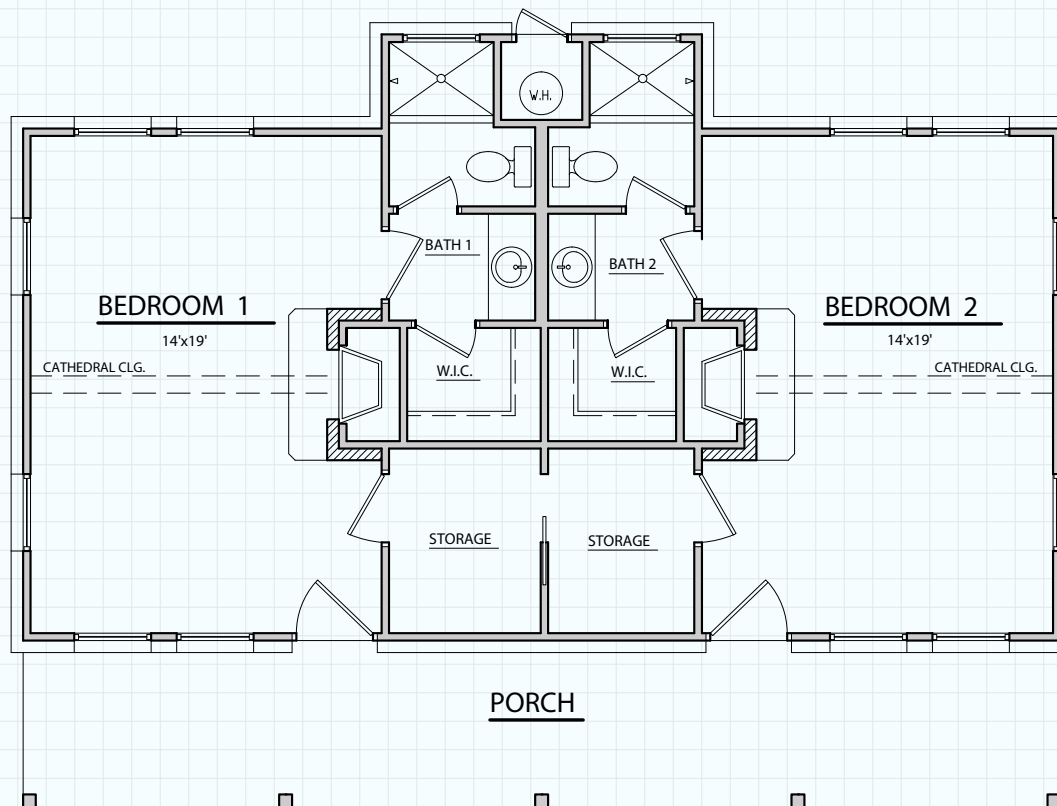

Hill Country
CLASSICS™
CUSTOM HOMES
Boerne Texas

34535 IH 10 West
 Boerne, TX 78006
 (830) 249-2920
 hillcountryclassics.com

GUEST HOME #856

LIVING:	856
PORCH:	263
MAS. LUG:	41
TOTAL:	1,160