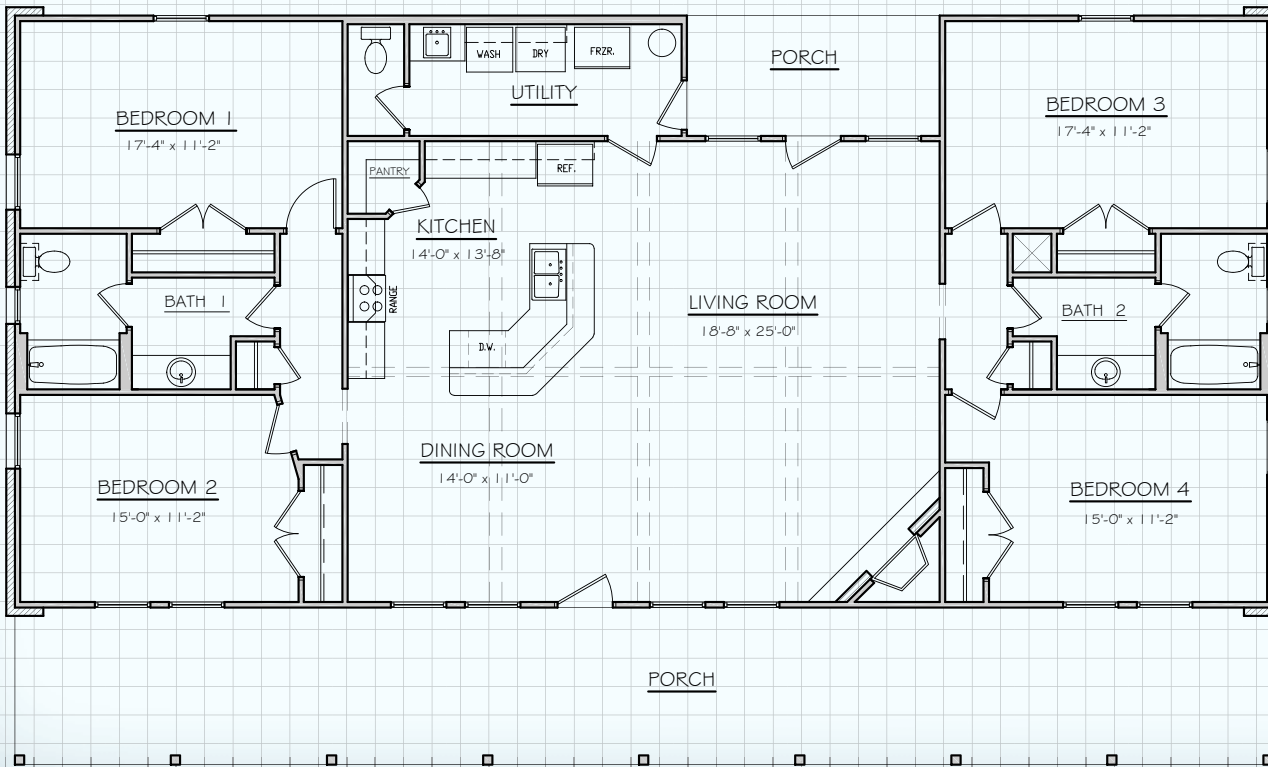

## GUEST HOME #2087

LIVING:	2,087
PORCHES:	667
MAS LUG:	32
<b>TOTAL SQ.FT.</b>	<b>2,786</b>