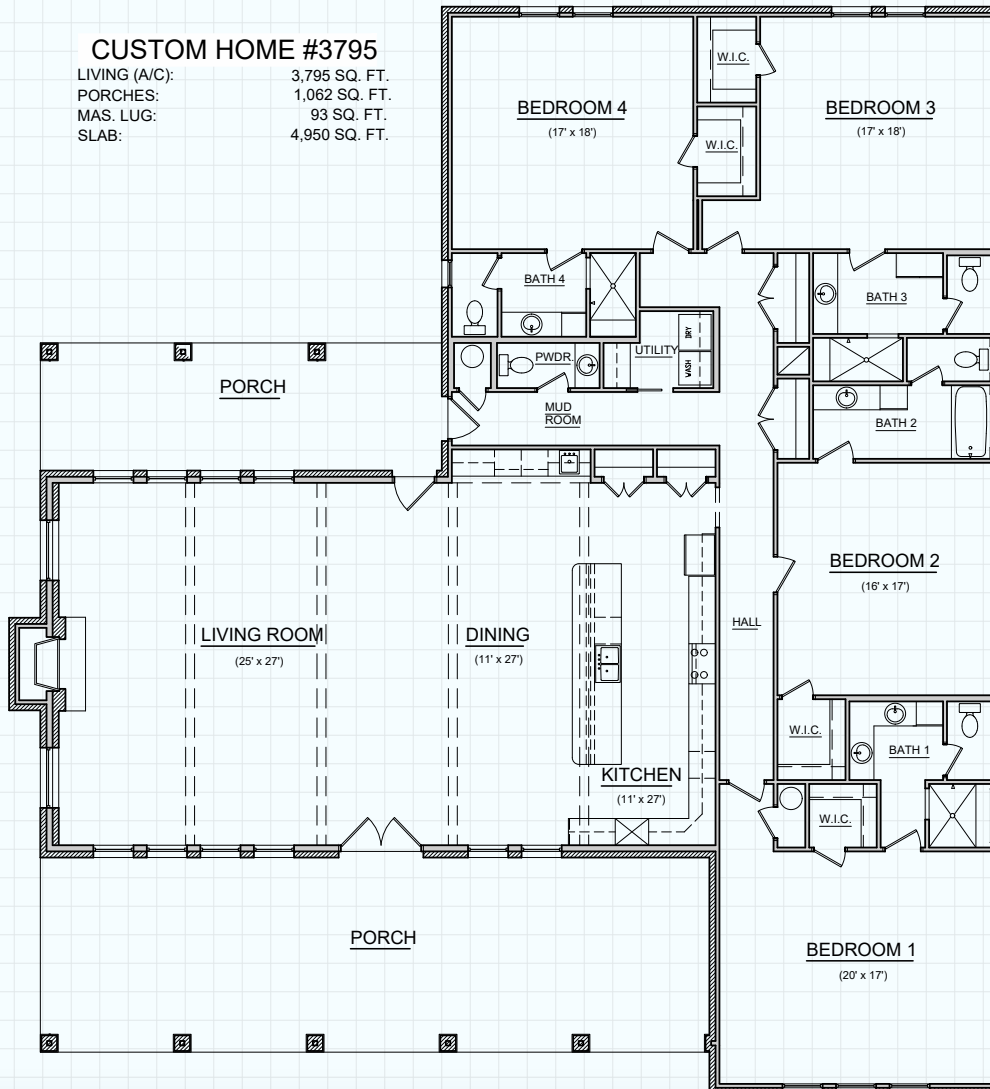

**CUSTOM HOME #3795**  
 LIVING (A/C): 3,795 SQ. FT.  
 PORCHES: 1,062 SQ. FT.  
 MAS. LUG: 93 SQ. FT.  
 SLAB: 4,950 SQ. FT.

*Hill Country*  
**CLASSICS™**  
**CUSTOM HOMES**  
*Boerne Texas*

34535 IH 10 West  
 Boerne, TX 78006  
 (830) 249-2920  
 hillcountryclassics.com