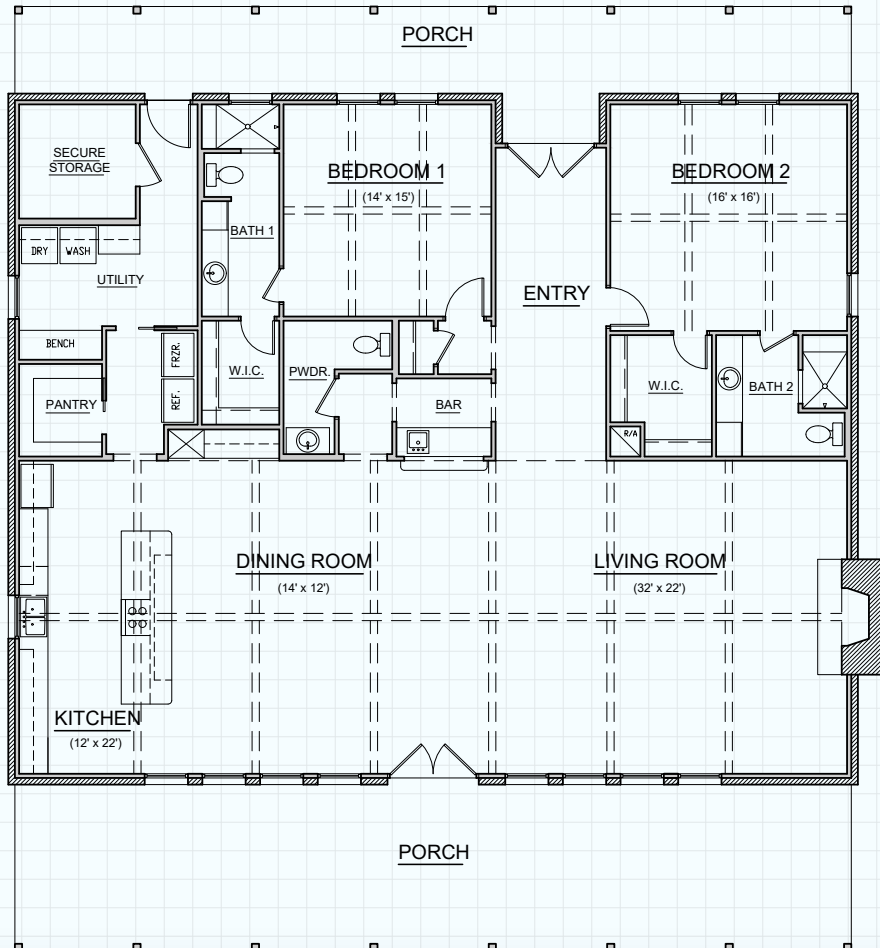

CUSTOM HOME #2703

LIVING (A/C): 2,703 SQ. FT.
 PORCHES: 1,096 SQ. FT.
 MAS. LUG: 62 SQ. FT.
 SLAB: 3,861 SQ. FT.

Hill Country
 CLASSICS™
 CUSTOM HOMES
Boerne Texas

34535 IH 10 West
 Boerne, TX 78006
 (830) 249-2920
 hillcountryclassics.com