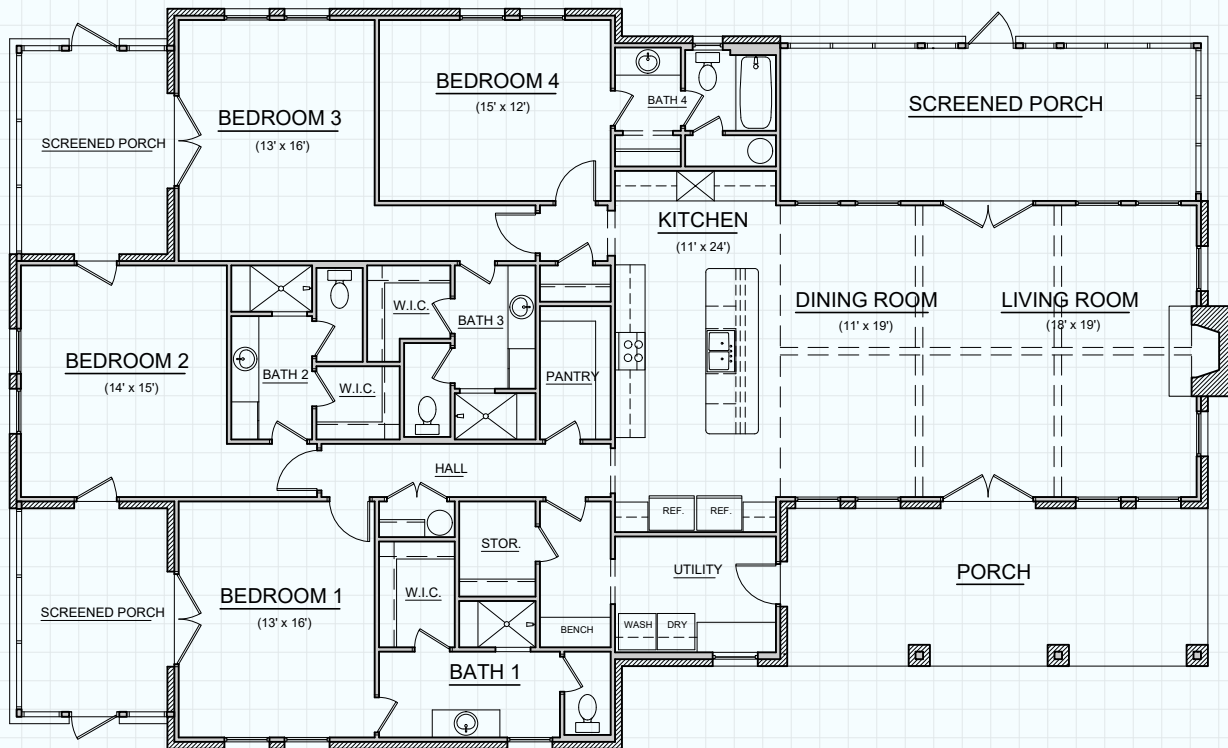

CUSTOM HOME #2612

LIVING (A/C): 2,612 SQ. FT.
 PORCHES: 925 SQ. FT.
 MAS. LUG: 75 SQ. FT.
 SLAB: 3,612 SQ. FT.

Hill Country
CLASSICS™
CUSTOM HOMES
Boerne Texas

34535 IH 10 West
 Boerne, TX 78006
 (830) 249-2920
 hillcountryclassics.com