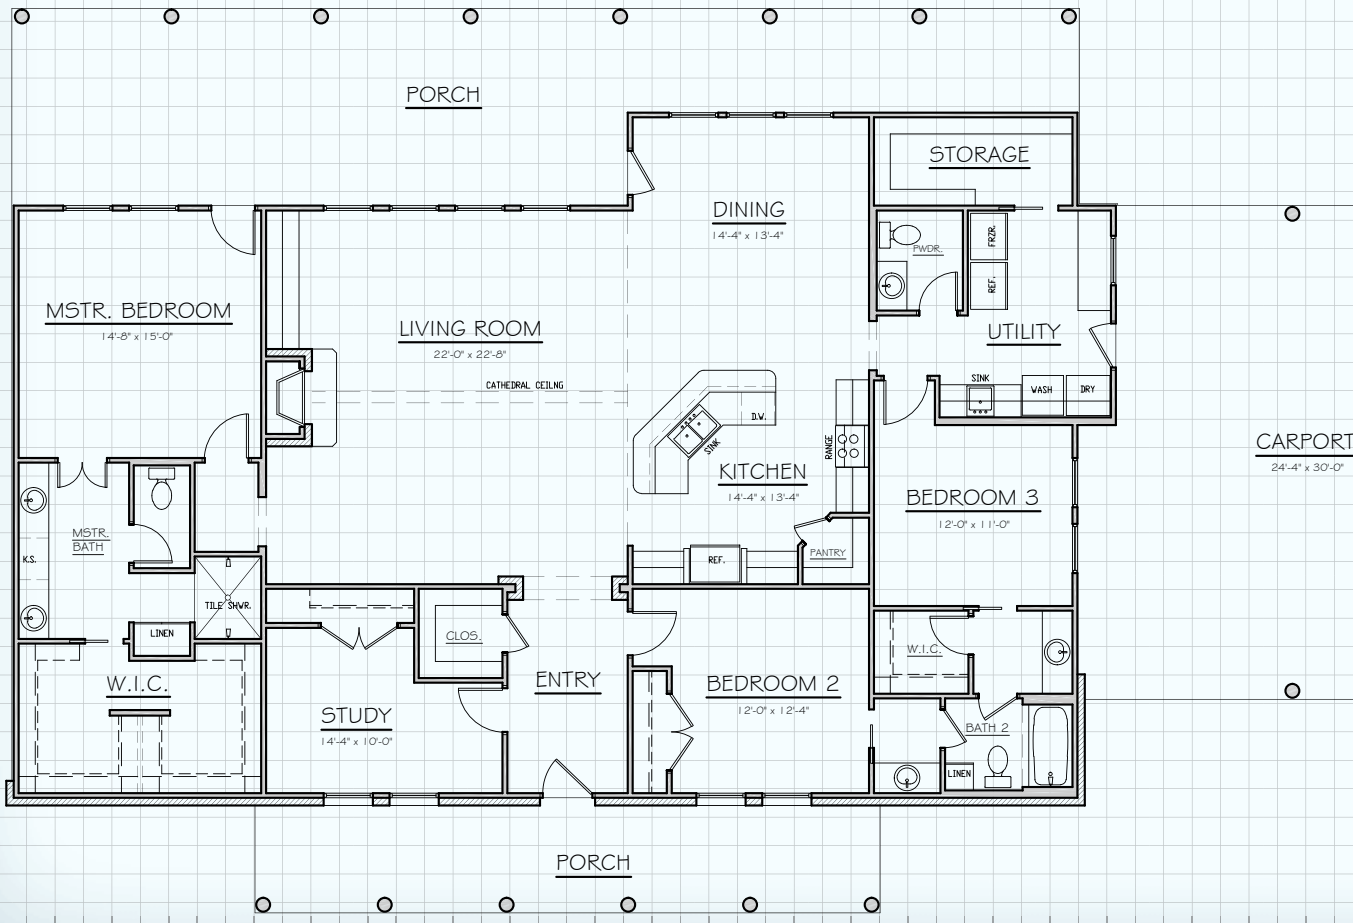

Hill Country CLASSICS™ CUSTOM HOMES

Boerne Texas

34535 IH 10 West
 Boerne, TX 78006
 (830) 249-2920
 hillcountryclassics.com

CUSTOM HOME #2514

LIVING:	2,514
PORCHES:	889
CARPOR:	699
M. LUG	22
TOTAL SQ.FT.	4,124