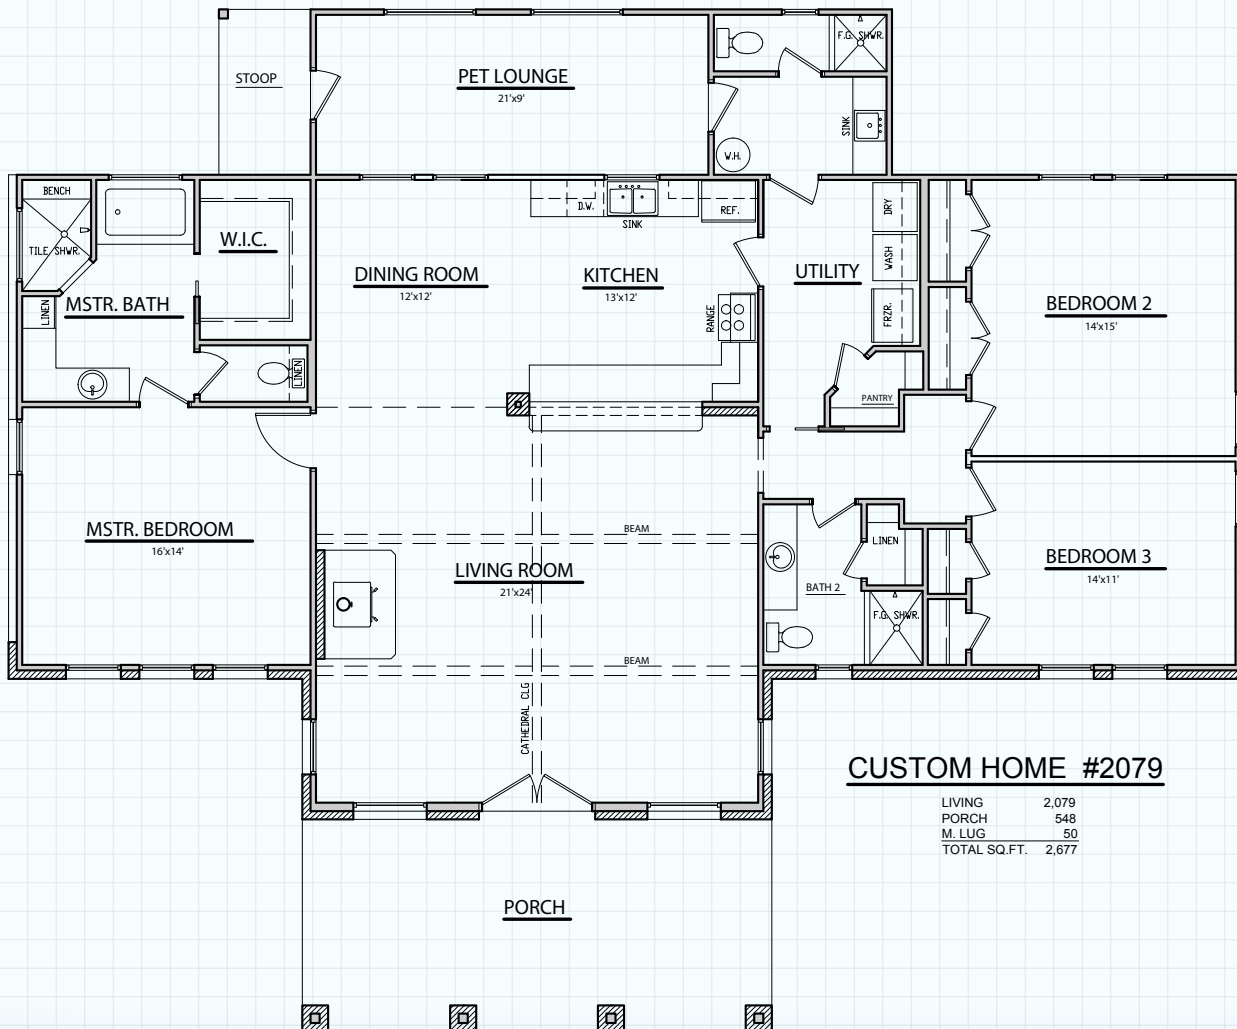

Hill Country
CLASSICS™
CUSTOM HOMES
Boerne Texas

34535 IH 10 West
 Boerne, TX 78006
 (830) 249-2920
 hillcountryclassics.com

CUSTOM HOME #2079

LIVING	2,079
PORCH	548
M. LUG	50
TOTAL SQ.FT.	2,677