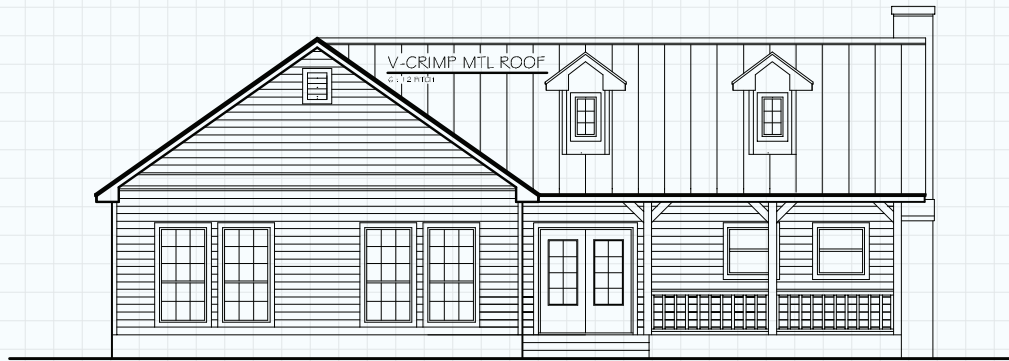

**Hill Country**  
 CLASSICS™  
 CUSTOM HOMES  
*Boerne Texas*

## THE BANDERA

LIVING (A/C): 1,032 SQ. FT.  
 PORCHES: 191 SQ. FT.  
 MAS. LUG: 04 SQ. FT.  
 SLAB: 1,227 SQ. FT.

34535 IH 10 West  
 Boerne, TX 78006  
 (830) 249-2920  
 hillcountryclassics.com

## CUSTOM HOME #2124

LIVING:	2,124
SCR'D. PORCH:	300
PORCH:	156
TOTAL SQ.FT.	2,580

*Hill Country*  
CLASSICS™  
CUSTOM HOMES  
*Boerne Texas*

34535 IH 10 West  
Boerne, TX 78006  
(830) 249-2920  
hillcountryclassics.com