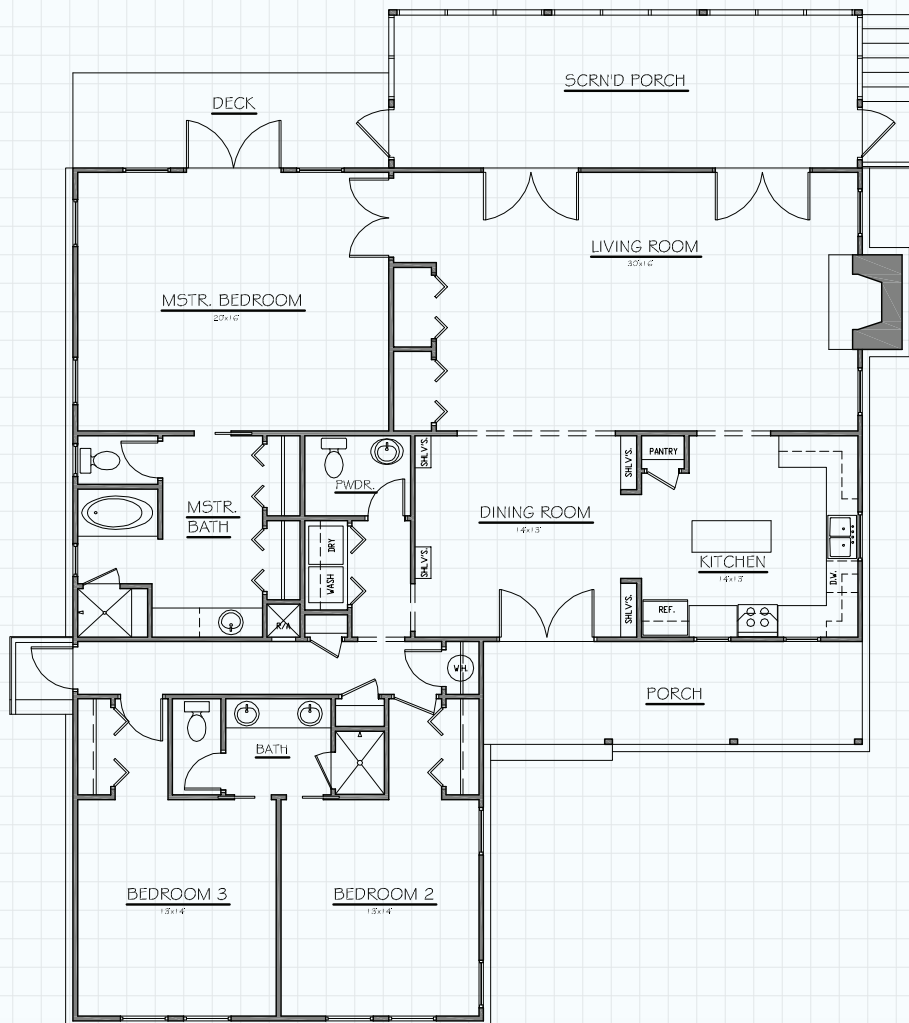

## THE BANDERA

LIVING (A/C): 1,032 SQ. FT.  
 PORCHES: 191 SQ. FT.  
 MAS. LUG: 04 SQ. FT.  
 SLAB: 1,227 SQ. FT.

34535 IH 10 West  
 Boerne, TX 78006  
 (830) 249-2920  
 hillcountryclassics.com