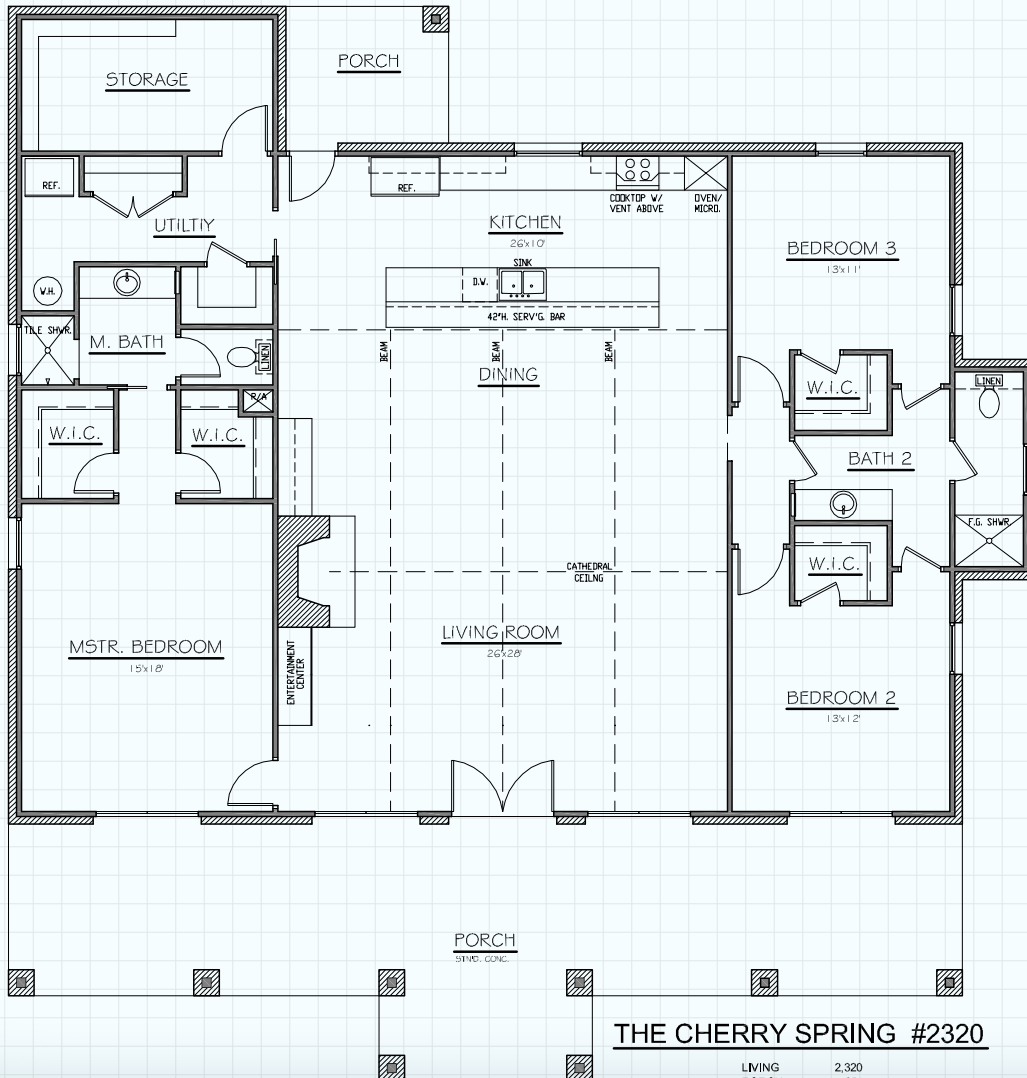

**Hill Country**  
**CLASSICS™**  
**CUSTOM HOMES**  
*Boerne Texas*

34535 IH 10 West  
 Boerne, TX 78006  
 (830) 249-2920  
 hillcountryclassics.com

**THE CHERRY SPRING #2320**

LIVING	2,320
PORCH	854
MAS. LUG	144
TOTAL SQ.FT.	3,118