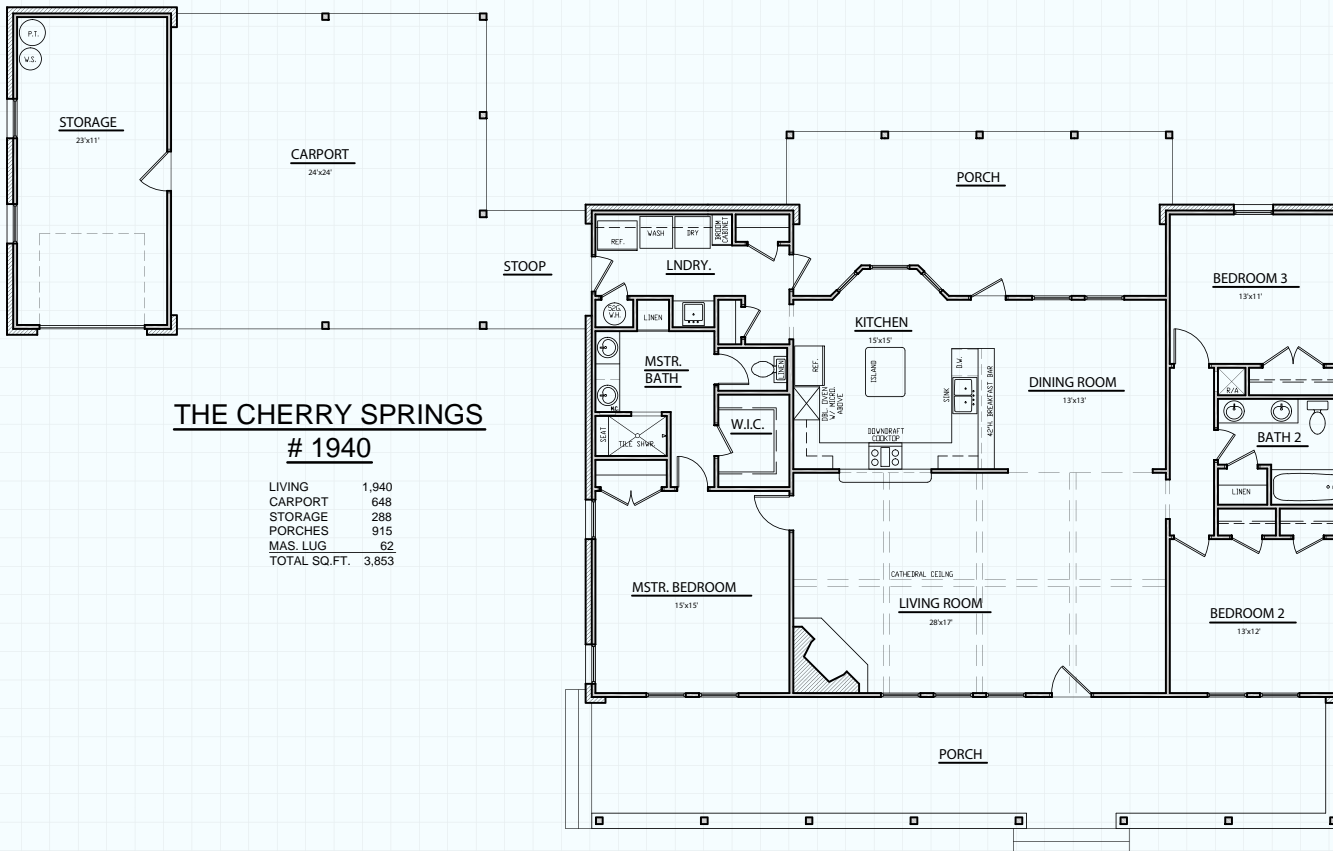

Hill Country CLASSICS™ CUSTOM HOMES

Boerne Texas

34535 IH 10 West
 Boerne, TX 78006
 (830) 249-2920
 hillcountryclassics.com

THE CHERRY SPRINGS # 1940

LIVING	1,940
CARPORNT	648
STORAGE	288
PORCHES	915
MAS. LUG	62
TOTAL SQ.FT.	3,853