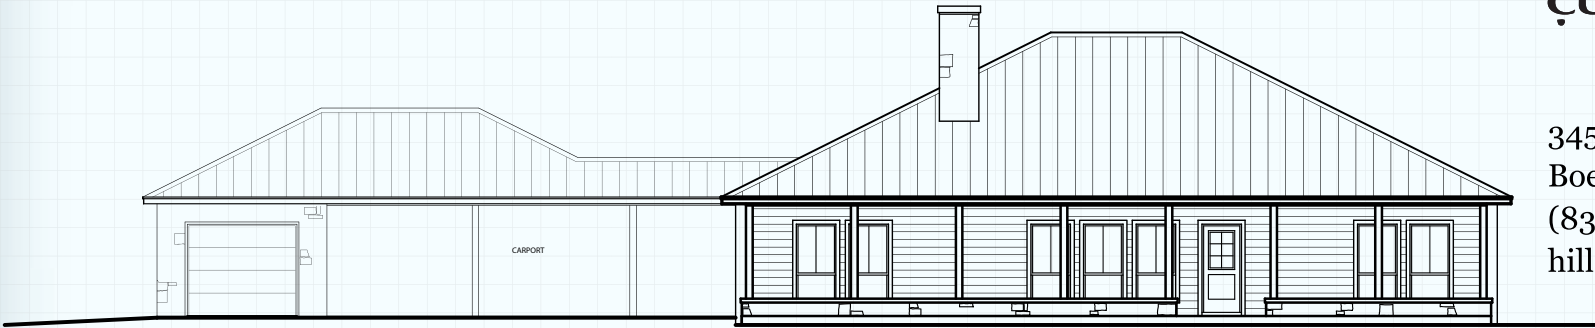

Hill Country CLASSICS™ CUSTOM HOMES

Boerne Texas

34535 IH 10 West
 Boerne, TX 78006
 (830) 249-2920
 hillcountryclassics.com

THE CHERRY SPRINGS # 1940

LIVING	1,940
CARPORNT	648
STORAGE	288
PORCHES	915
MAS. LUG	62
TOTAL SQ.FT.	3,853