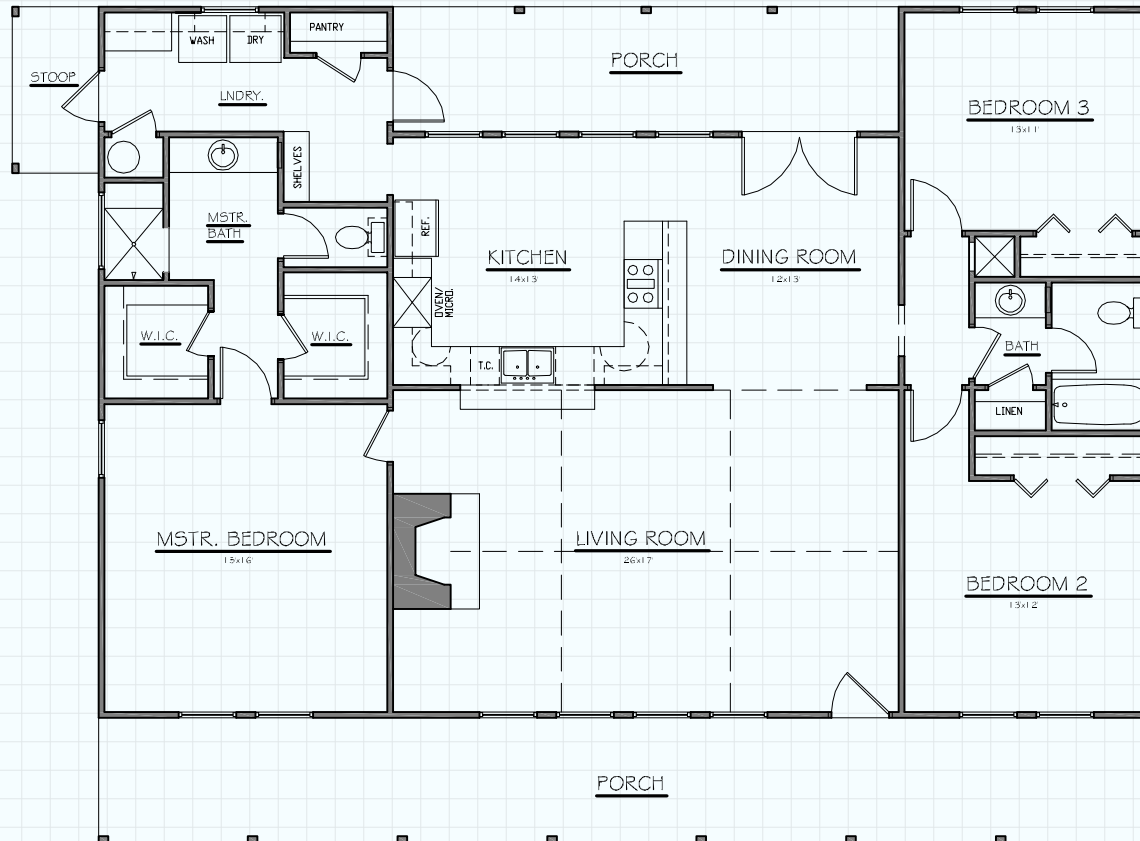

Hill Country
CLASSICS™
CUSTOM HOMES
Boerne Texas

34535 IH 10 West
 Boerne, TX 78006
 (830) 249-2920
 hillcountryclassics.com

THE CHERRY SPRING #1864

LIVING 1,864
 PORCH 568
 TOTAL SQ.FT. 2,432