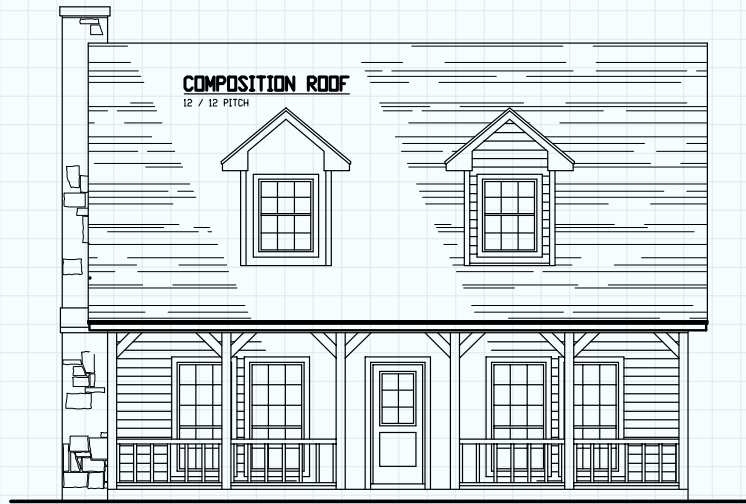

34535 IH 10 West
 Boerne, TX 78006
 (830) 249-2920
 hillcountryclassics.com

THE CAPTAIN SCHREINER #2372

FIRST FLOOR 1,379
 SECOND FLOOR 993
 PORCHES 208
 SLAB 1,618
 TOTAL SQ.FT. 2,611